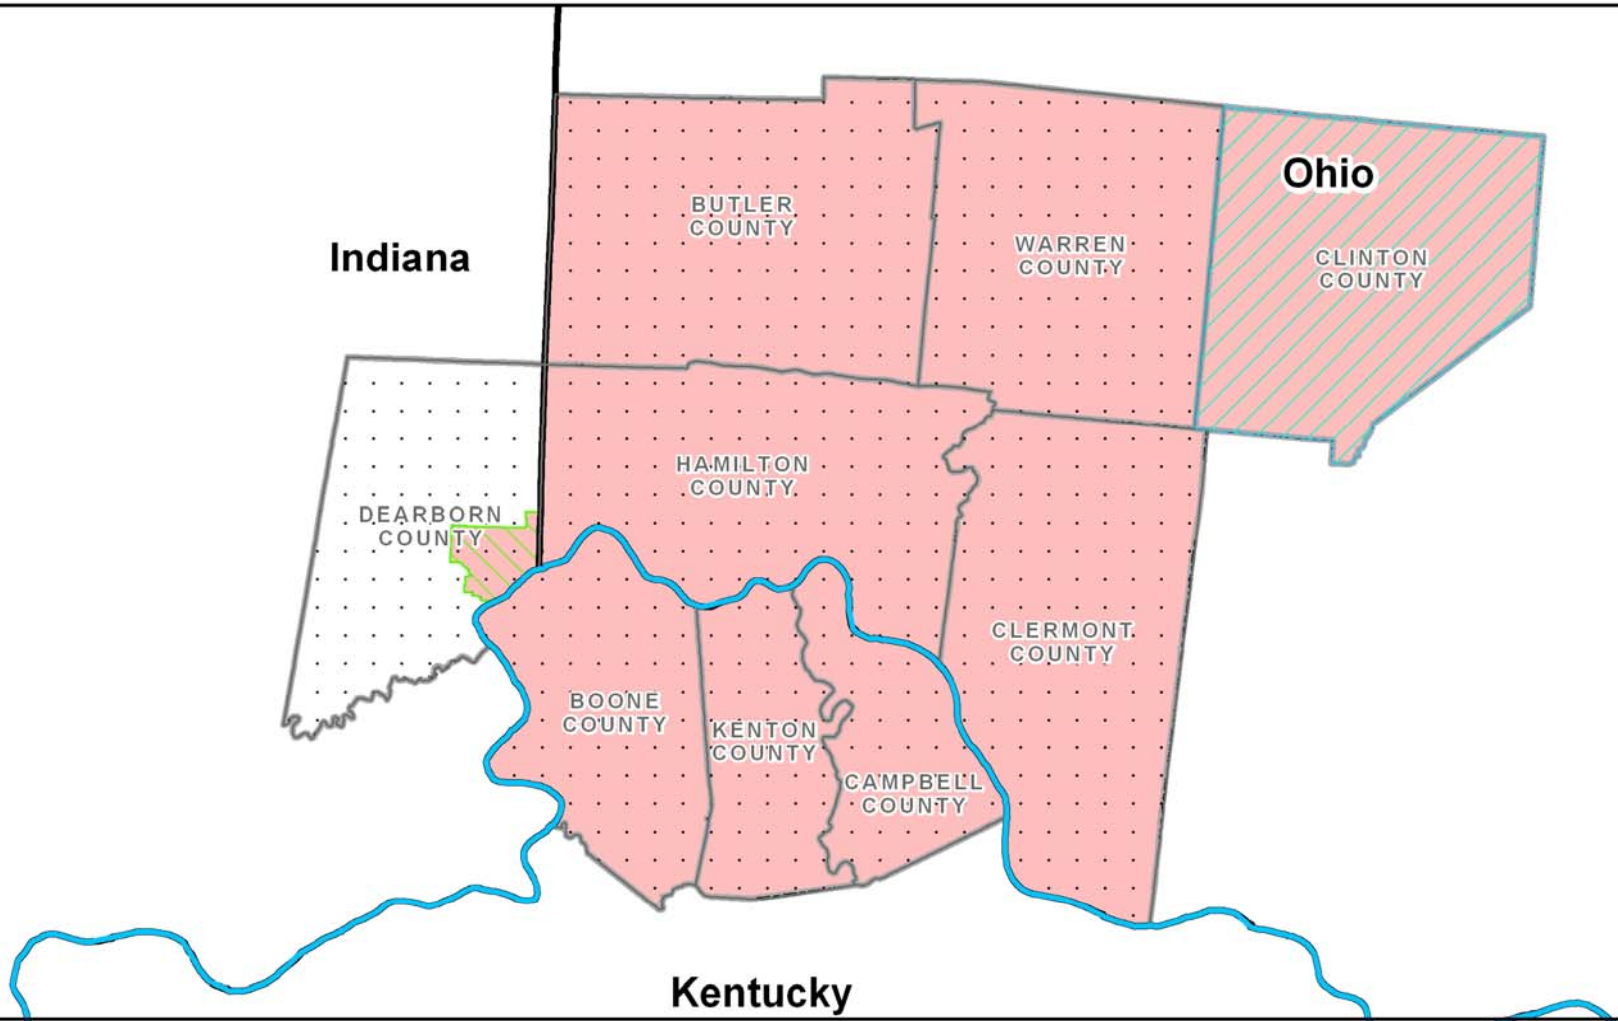

# Cincinnati Area 8-Hour Ozone Nonattainment Counties

## Legend

-  Added to Cincinnati AQ Analysis Area
-  8 Hour Nonattainment
-  OKI MPO/Travel Demand Model Area
-  Area without 1 Hour Budget (New Non-Attainment Area)