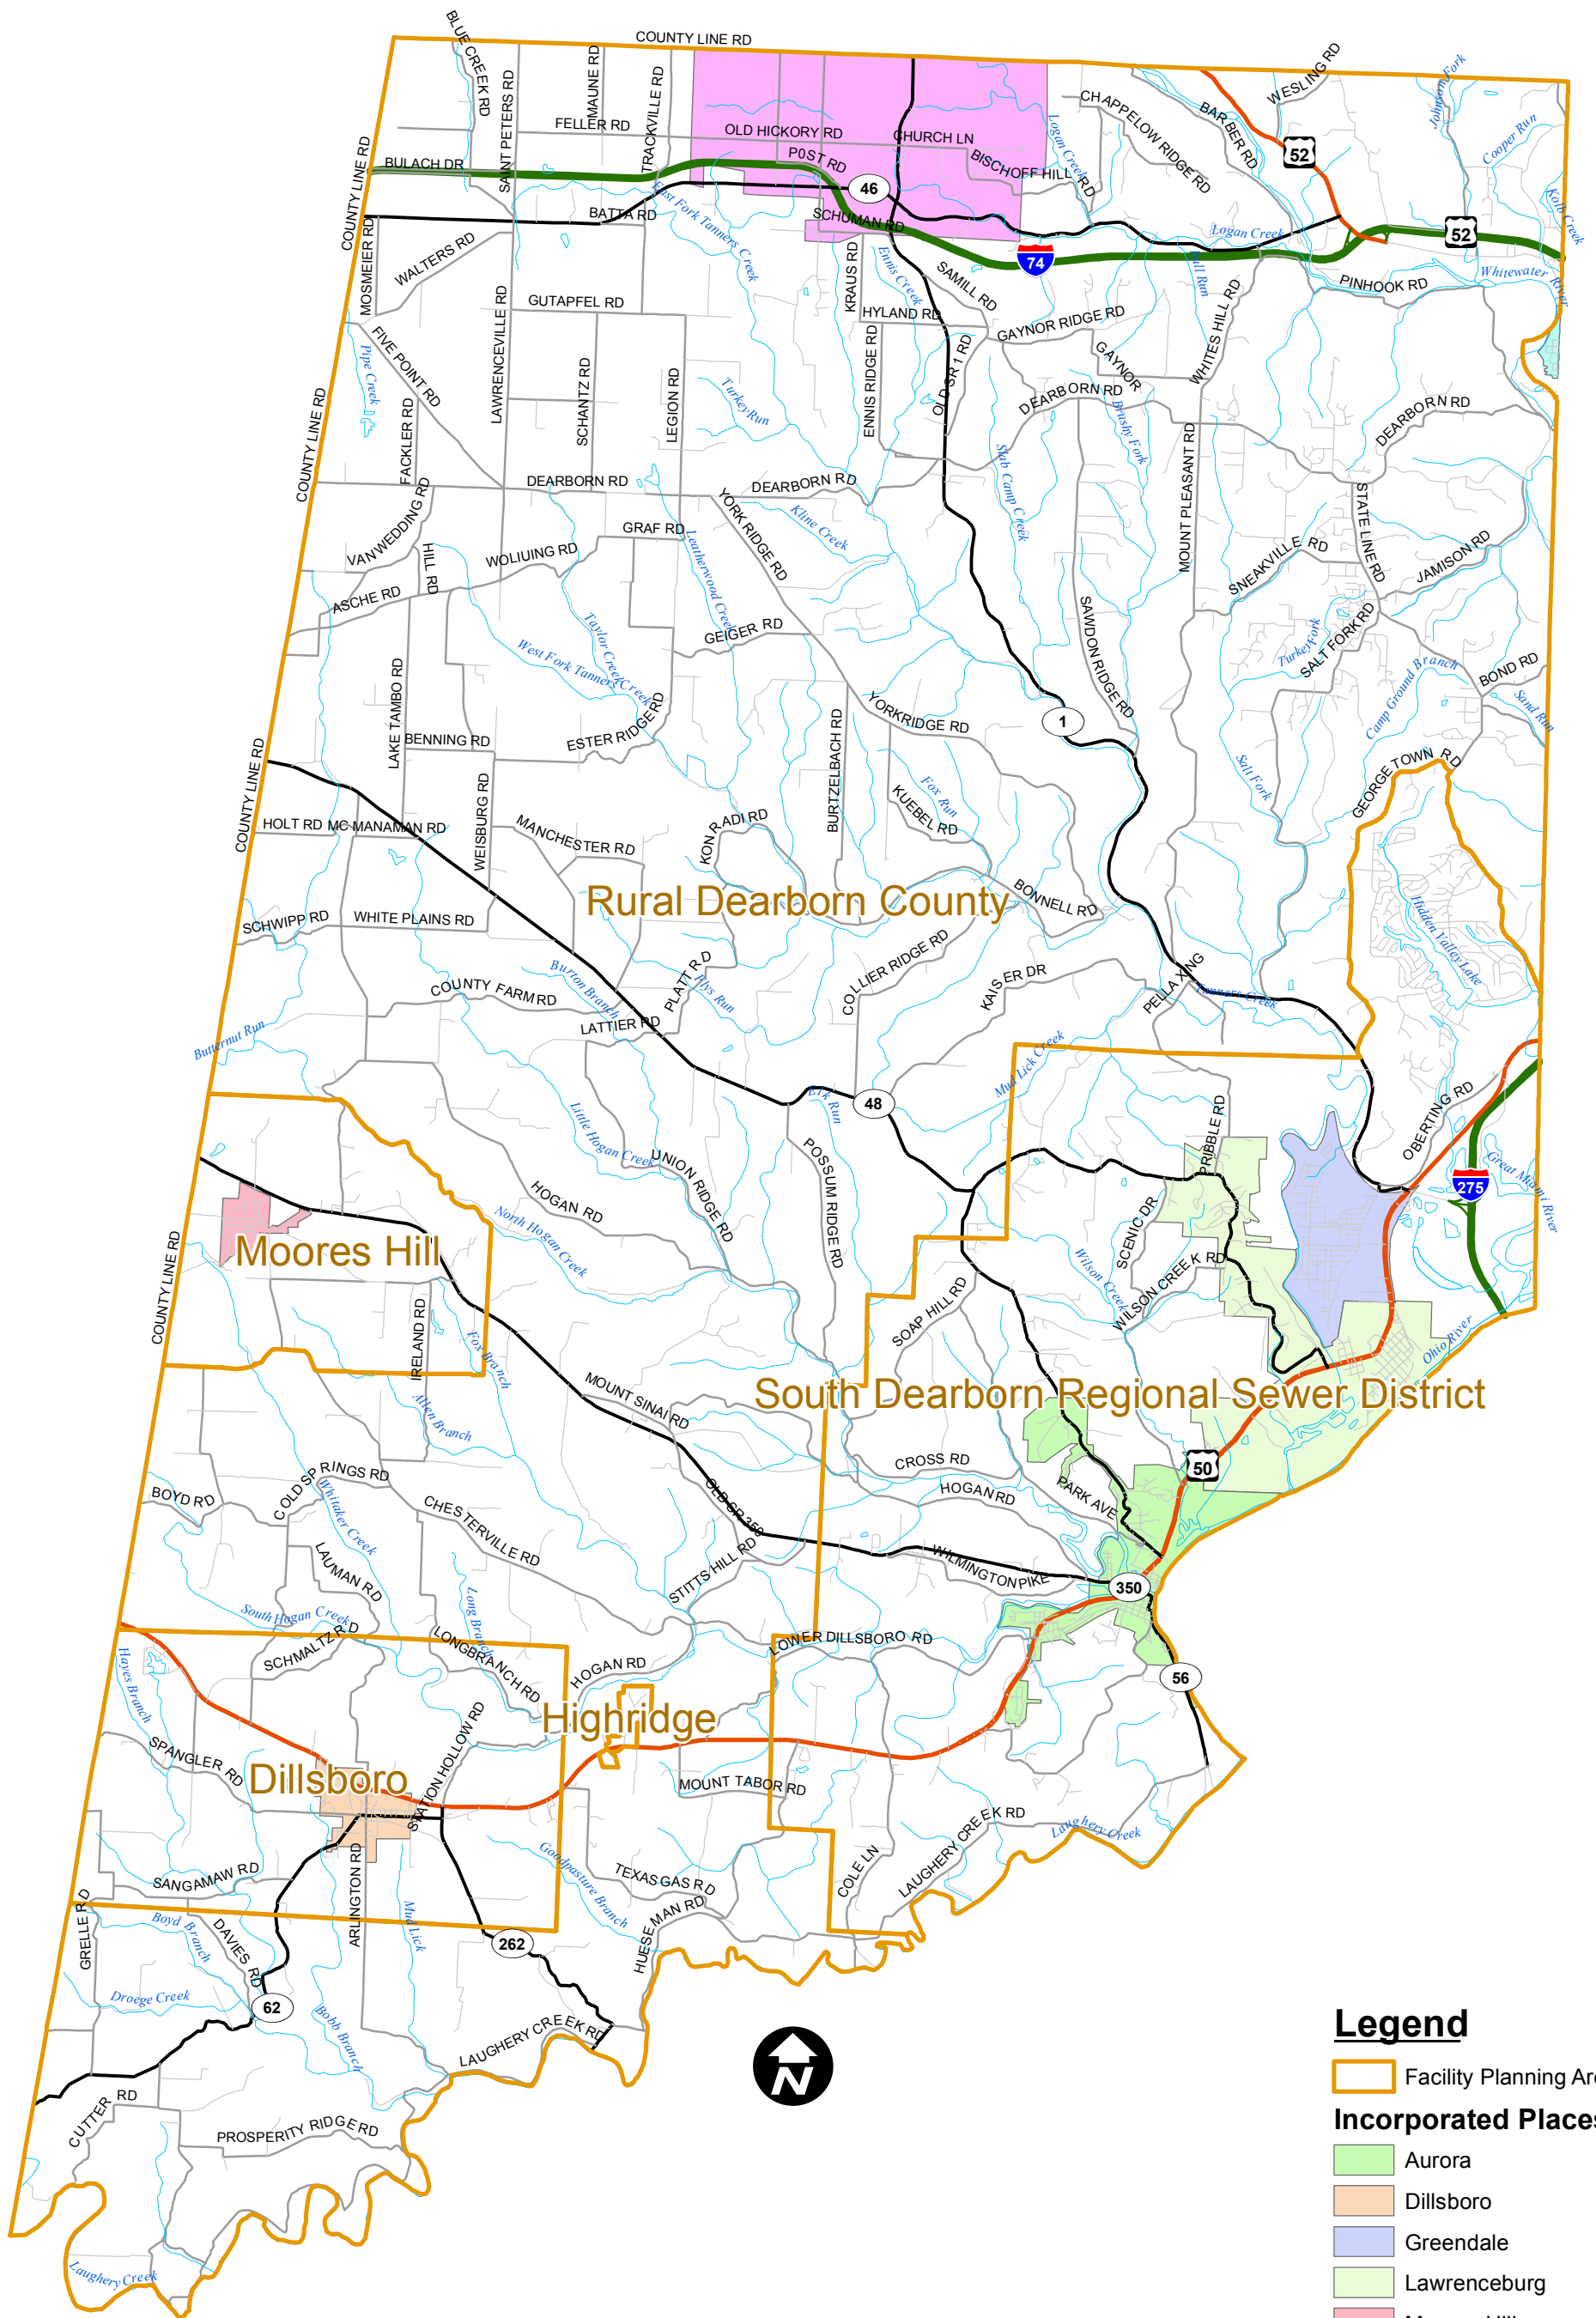

Wastewater Facility Planning Areas

Dearborn County, IN

Legend

- Facility Planning Areas
- Incorporated Places**
- Aurora
- Dillsboro
- Greendale
- Lawrenceburg
- Moores Hill
- St. Leon
- West Harrison
- Streams