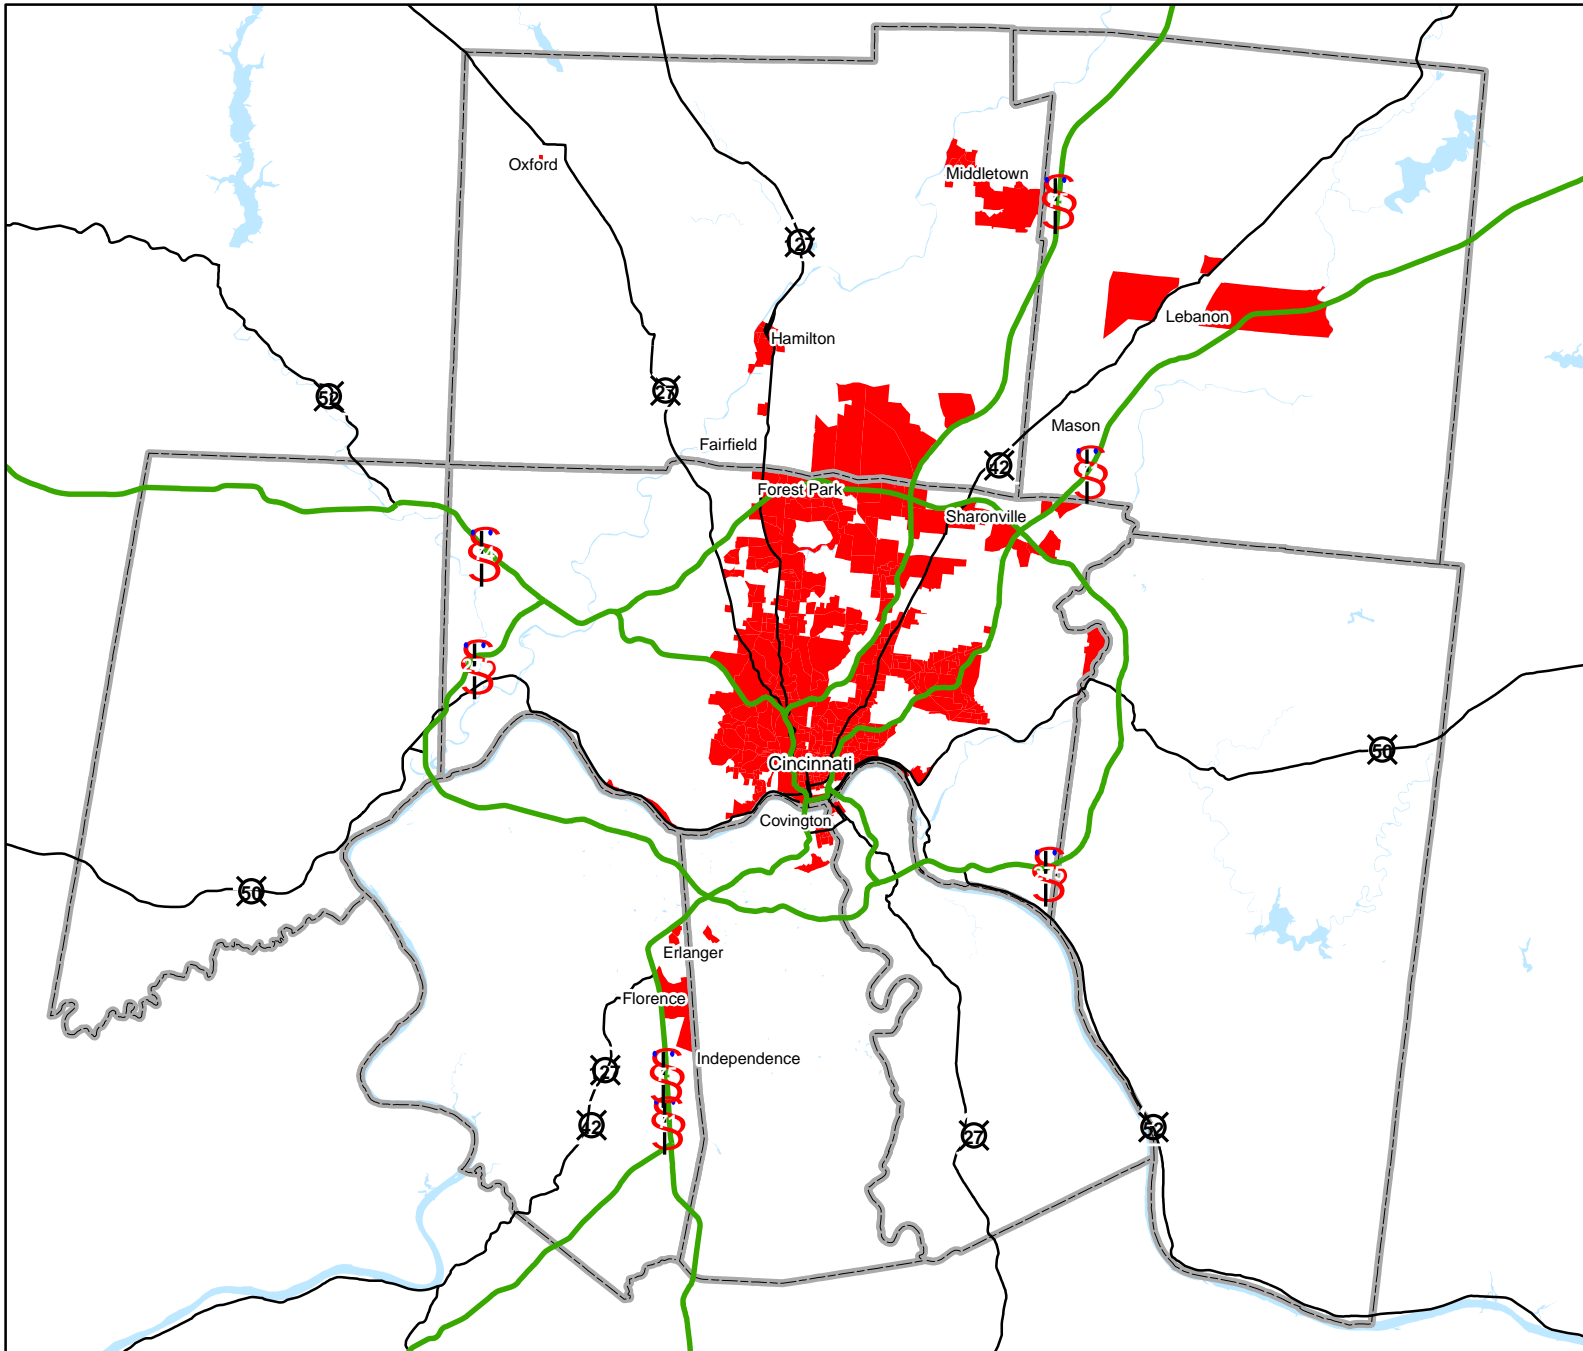

# Minority Population by Census Block Group in 2000 OKI Region

## Legend

 EJ Target Areas

Source: US Census Bureau, Census 2000.  
Prepared by OKI Regional Council of Governments  
on 12/19/2002  
(T:\GIS\Projects\EJ\EJ.mxd)