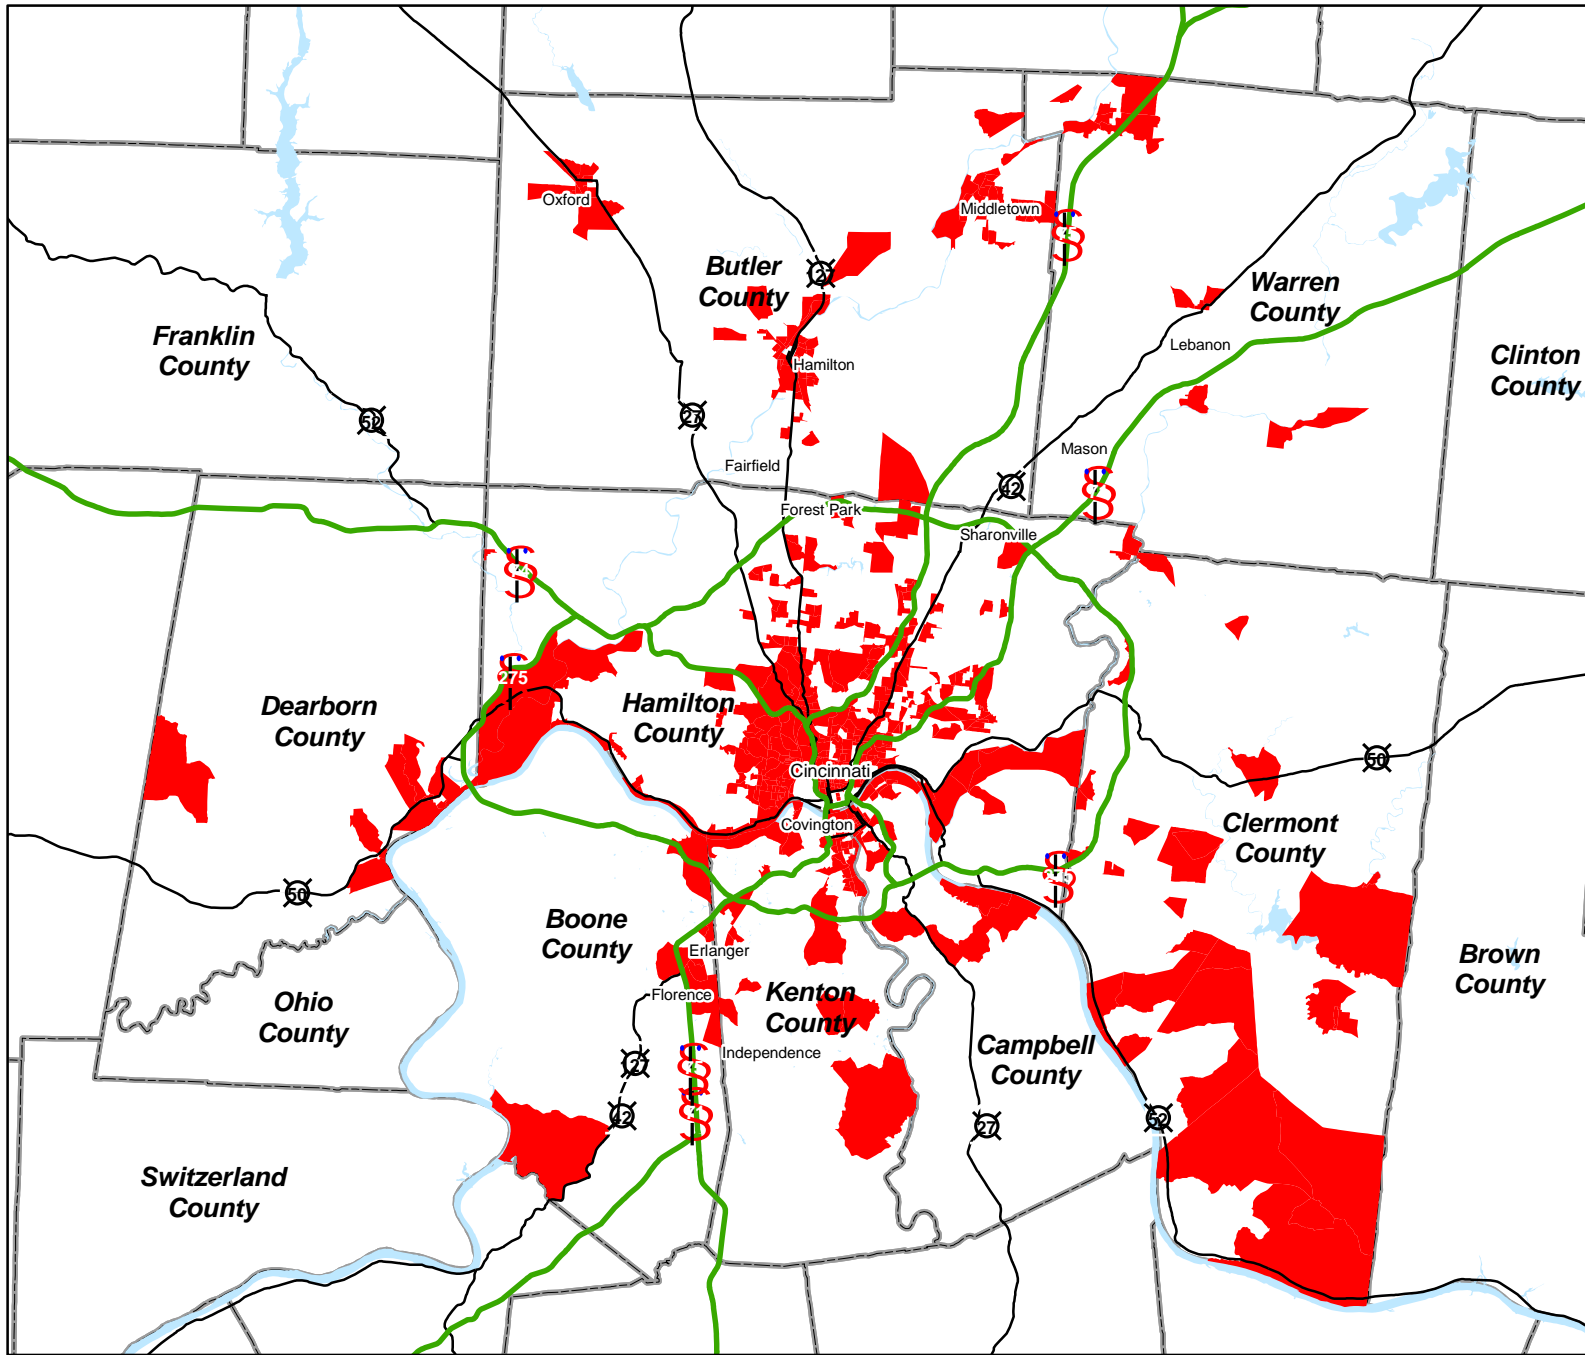

Poverty by Census Block Group in 2000

OKI Region

Legend

 EJ Target Areas

Source: US Census Bureau, Census 2000.
Prepared by OKI Regional Council of Governments
on 3/2/07
(T:\GIS\Projects\EJ\EJ.mxd)