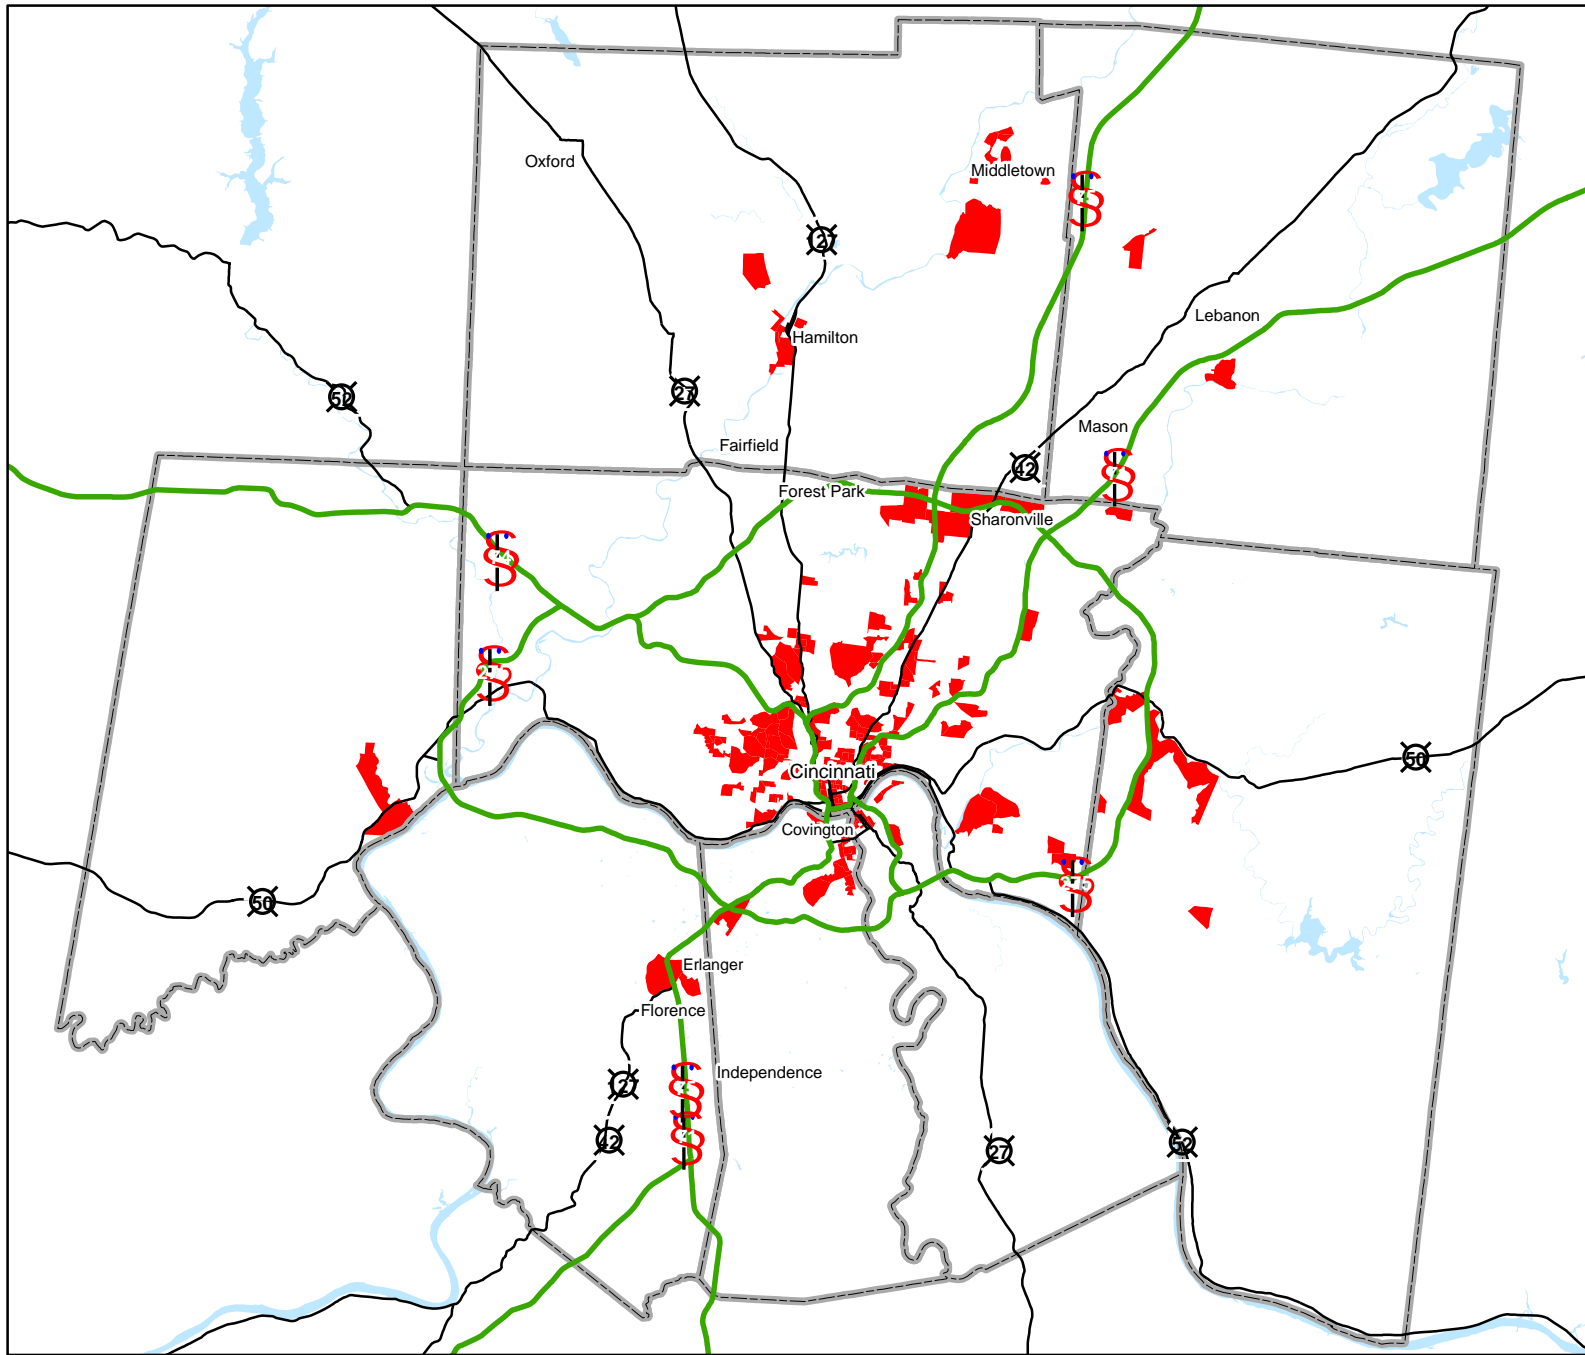

# Zero-Car Households by Census Block Group in 2000

## OKI Region

### Legend

 EJ Target Areas

Source: US Census Bureau, Census 2000.  
Prepared by OKI Regional Council of Governments  
on 3/2/07  
(T:\GIS\Projects\EJ\EJ.mxd)