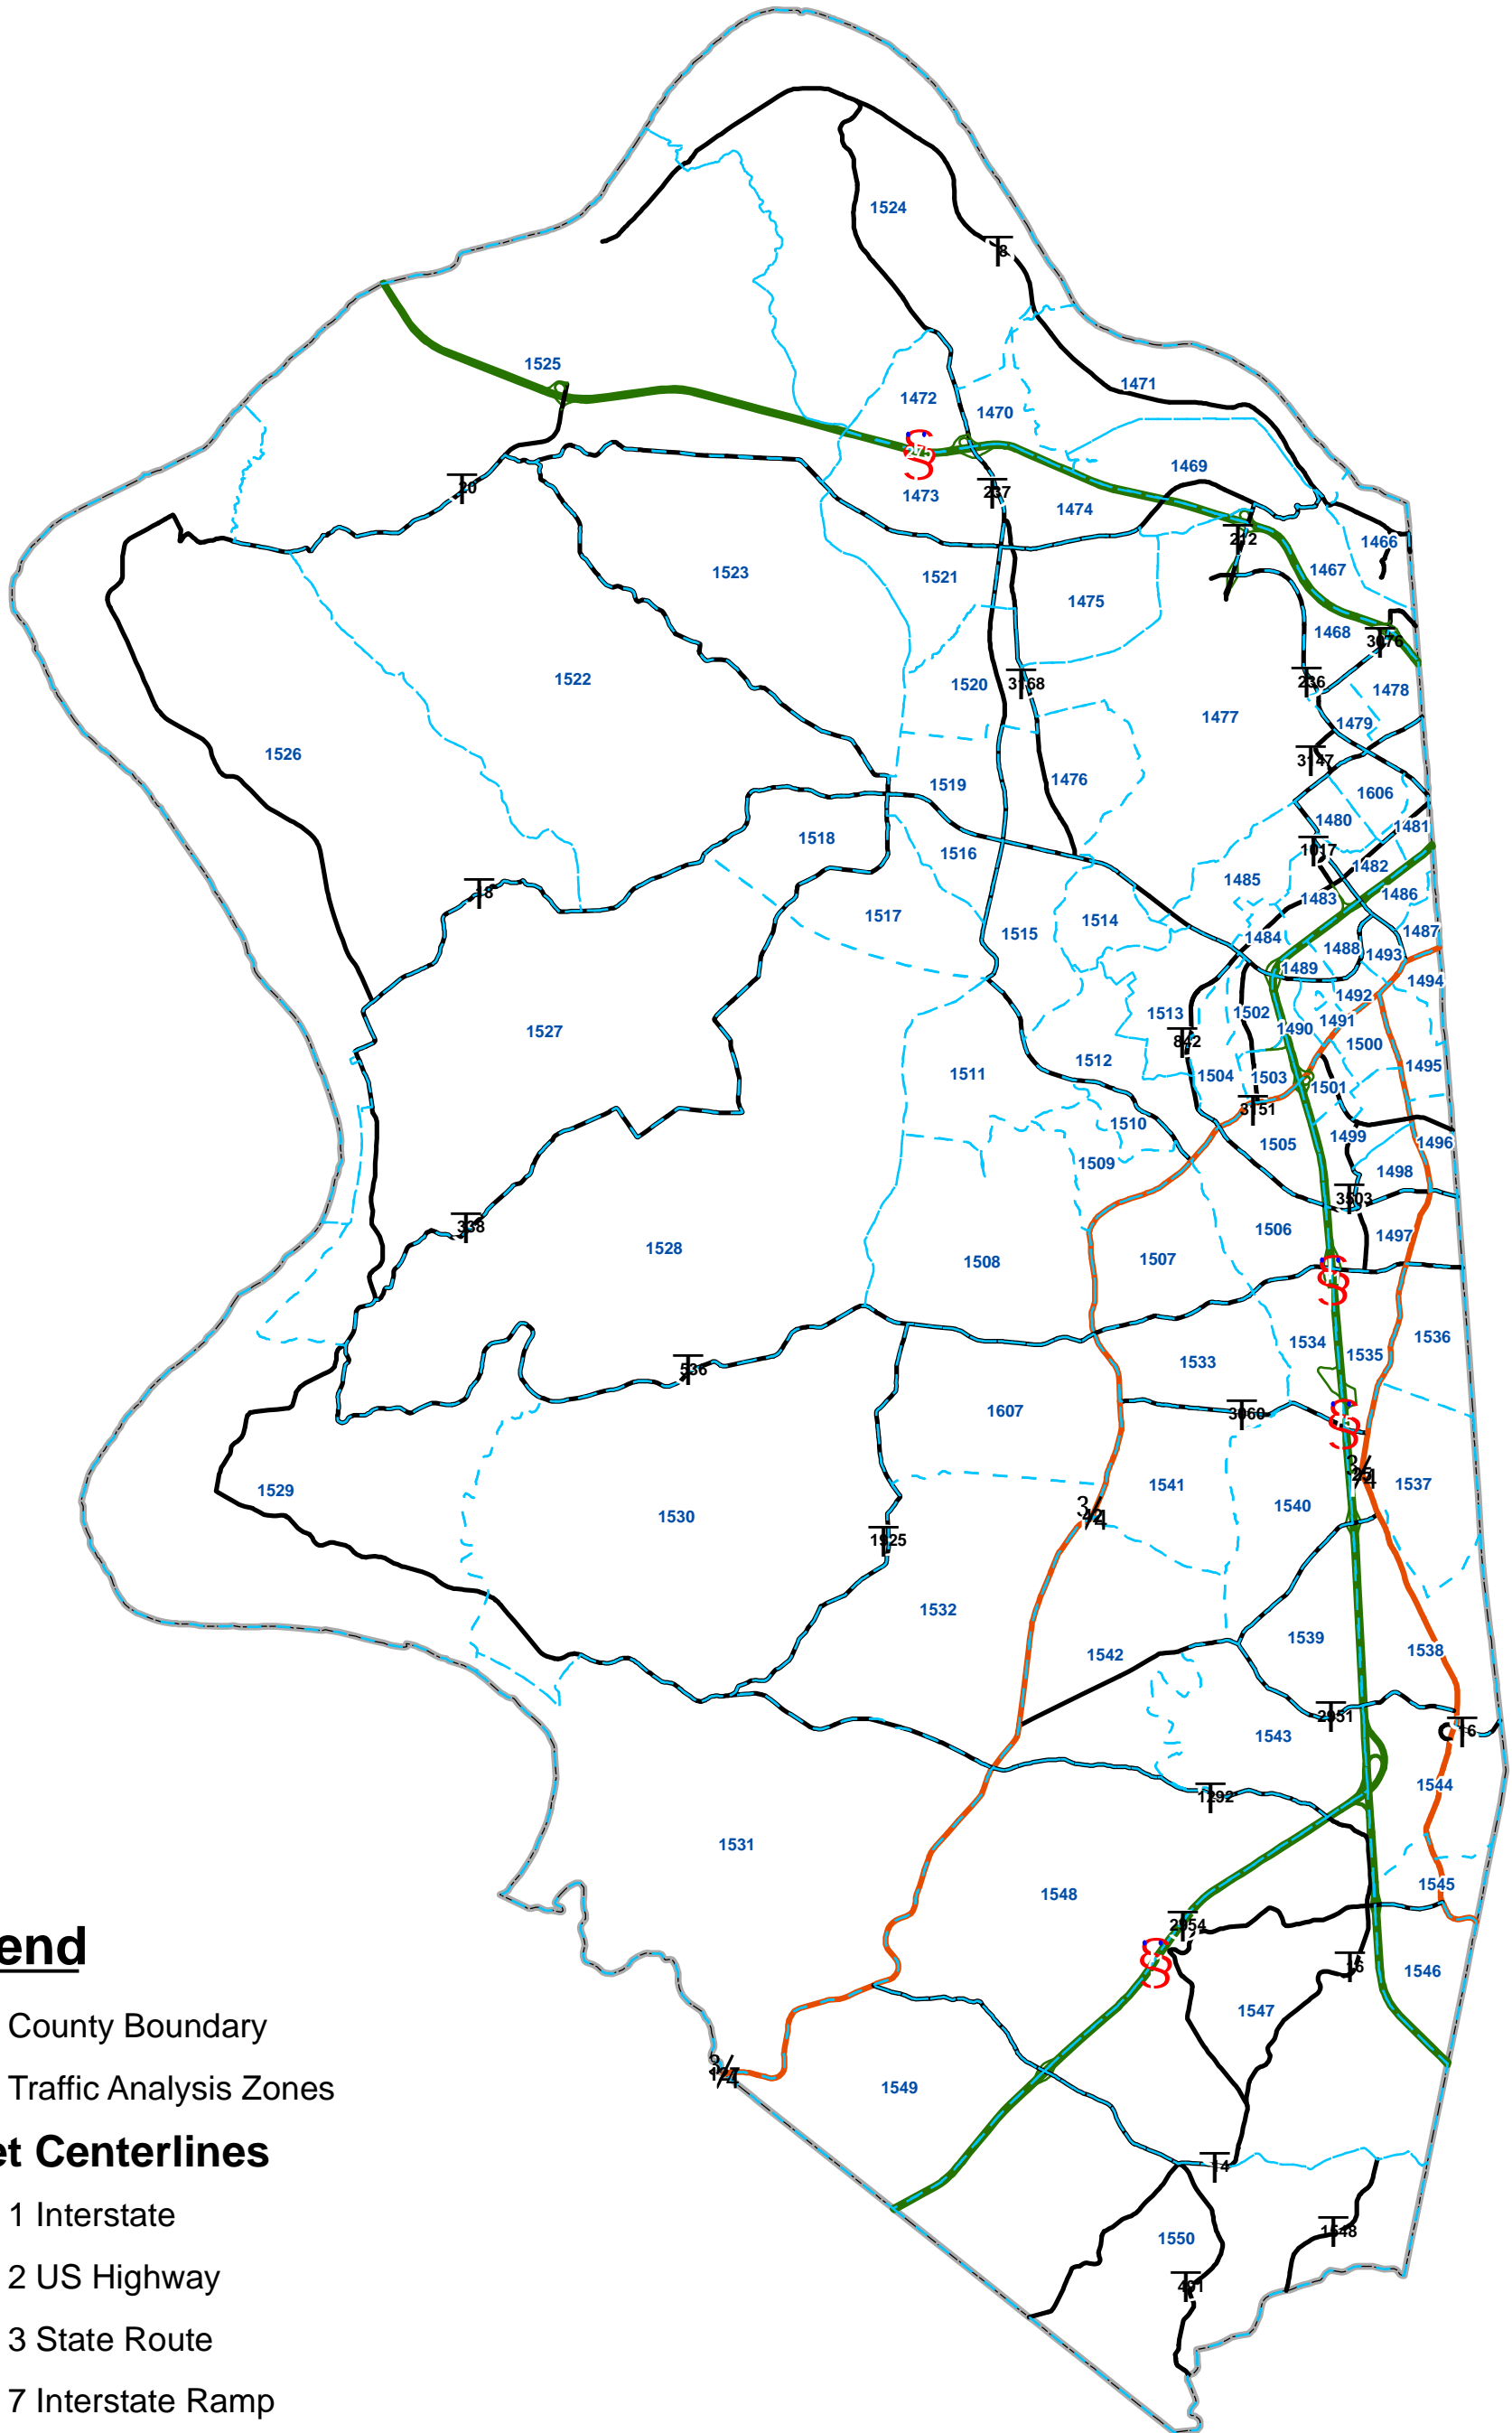

# Traffic Analysis Zones

## Boone County, KY

### Legend

- County Boundary
- Traffic Analysis Zones

### Street Centerlines

- 1 Interstate
- 2 US Highway
- 3 State Route
- 7 Interstate Ramp
- 6 Ramp