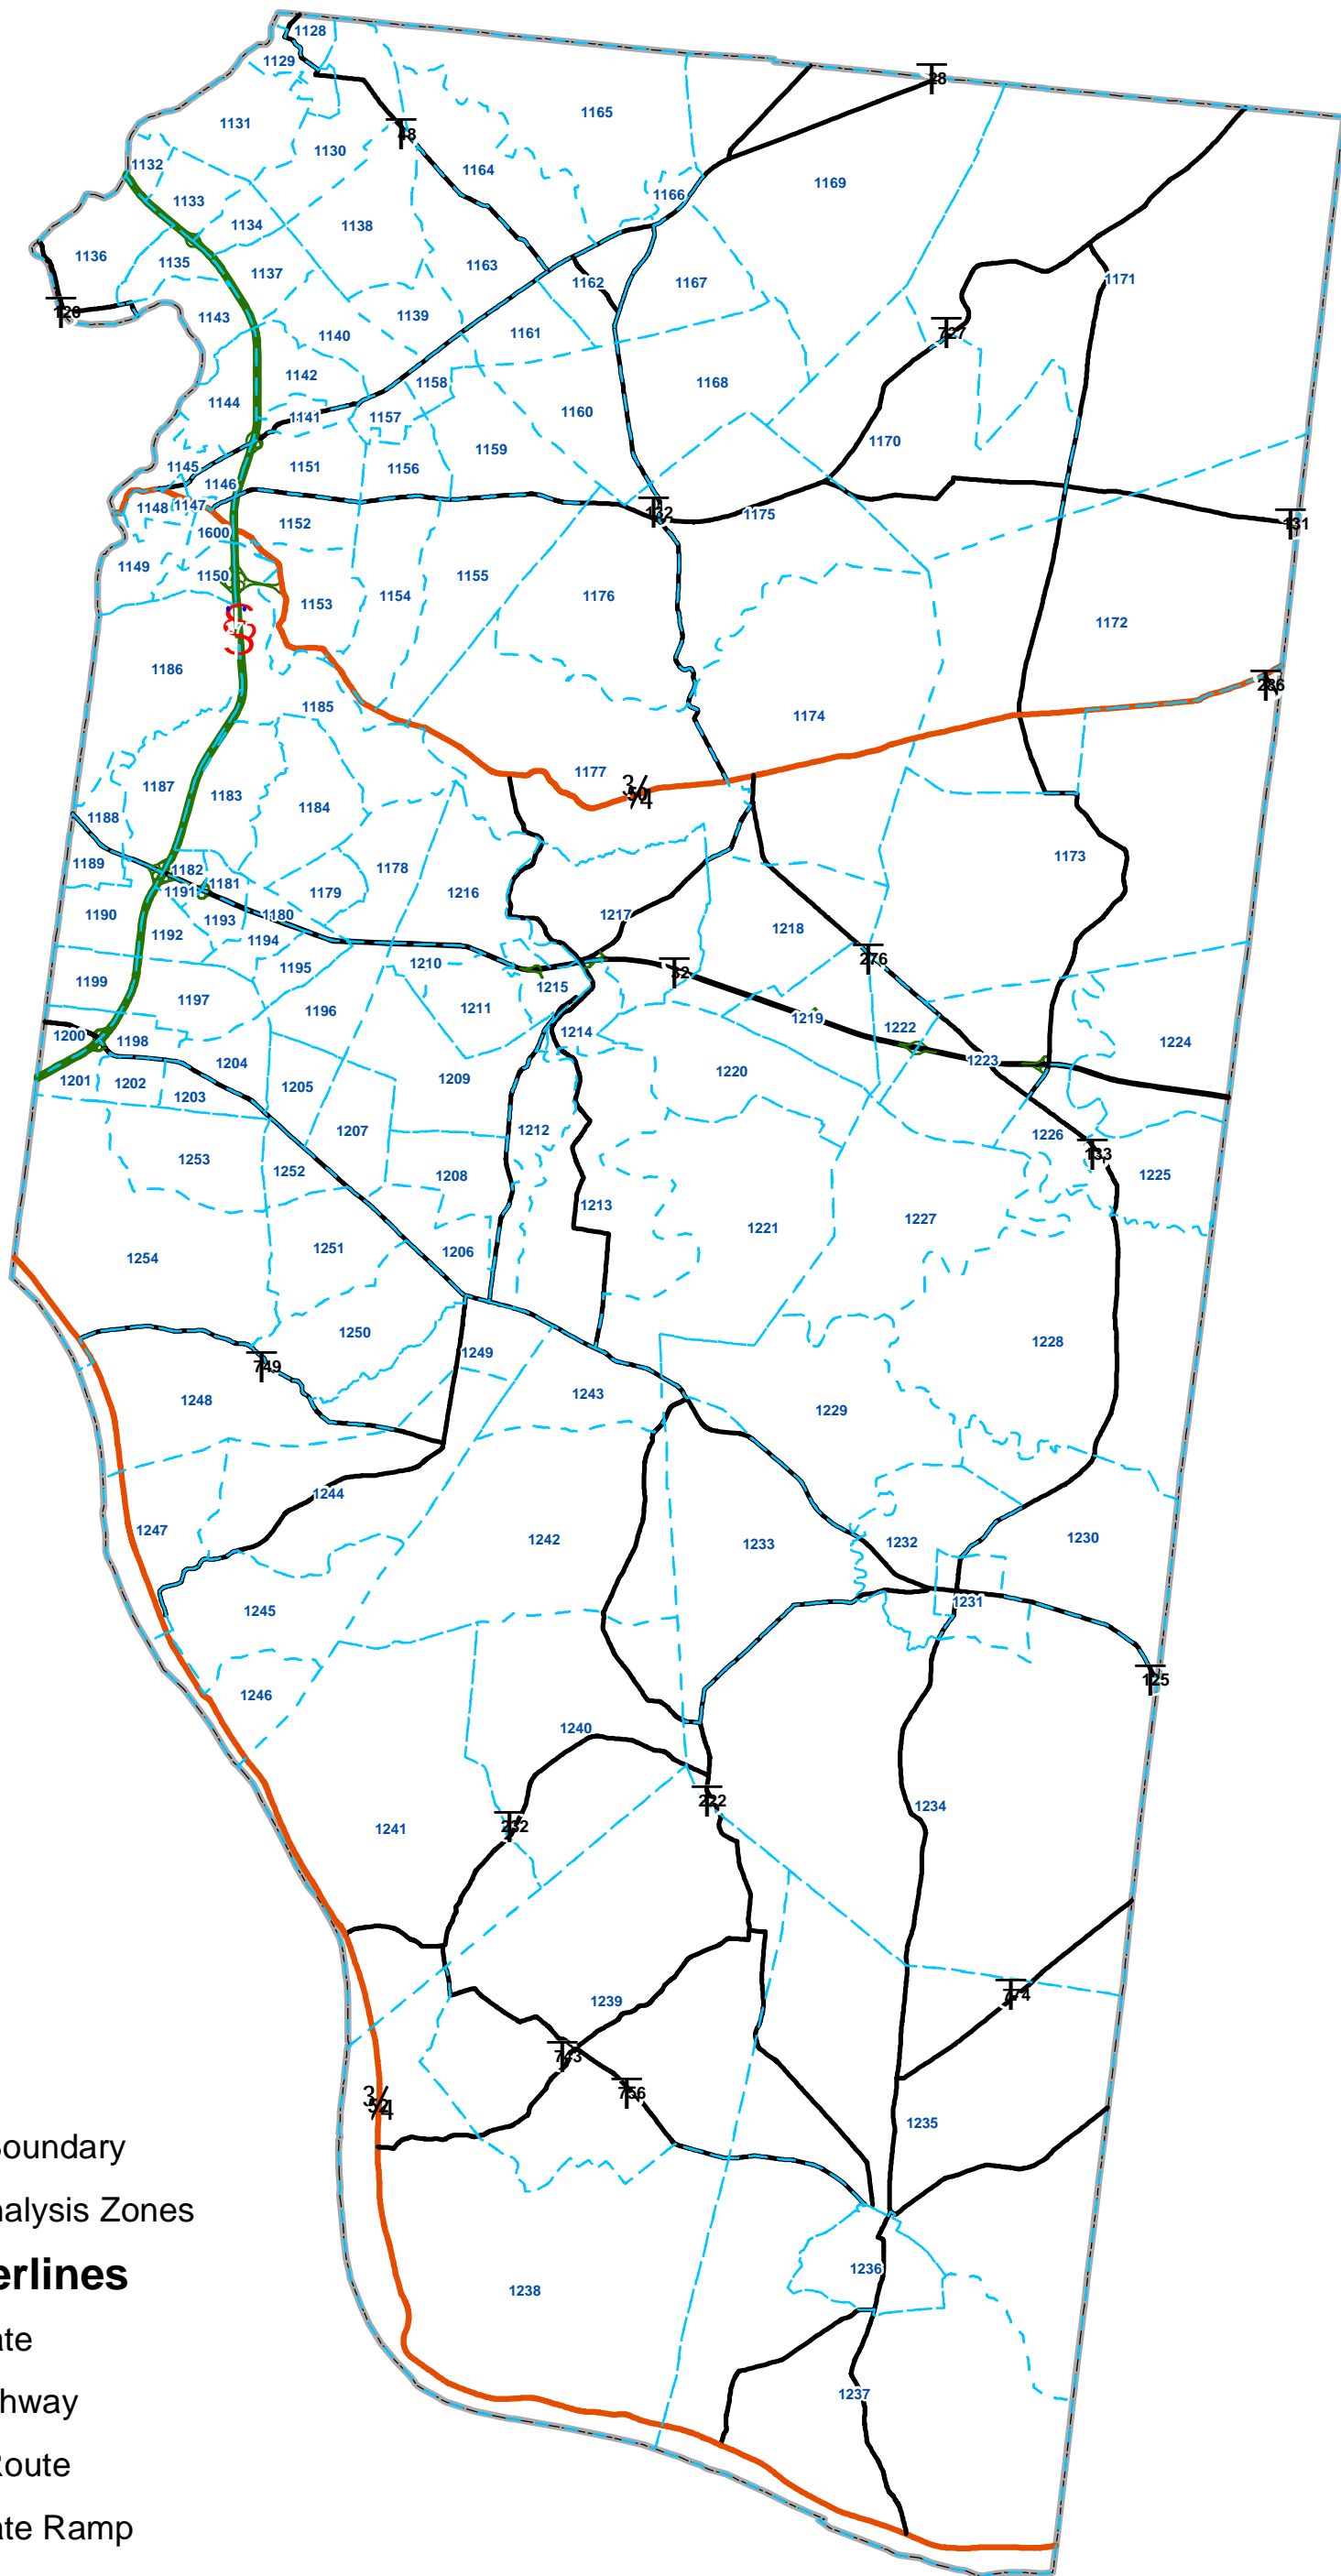

Traffic Analysis Zones

Clermont County, OH

Legend

- County Boundary
- Traffic Analysis Zones
- Street Centerlines**
- 1 Interstate
- 2 US Highway
- 3 State Route
- 7 Interstate Ramp
- 6 Ramp