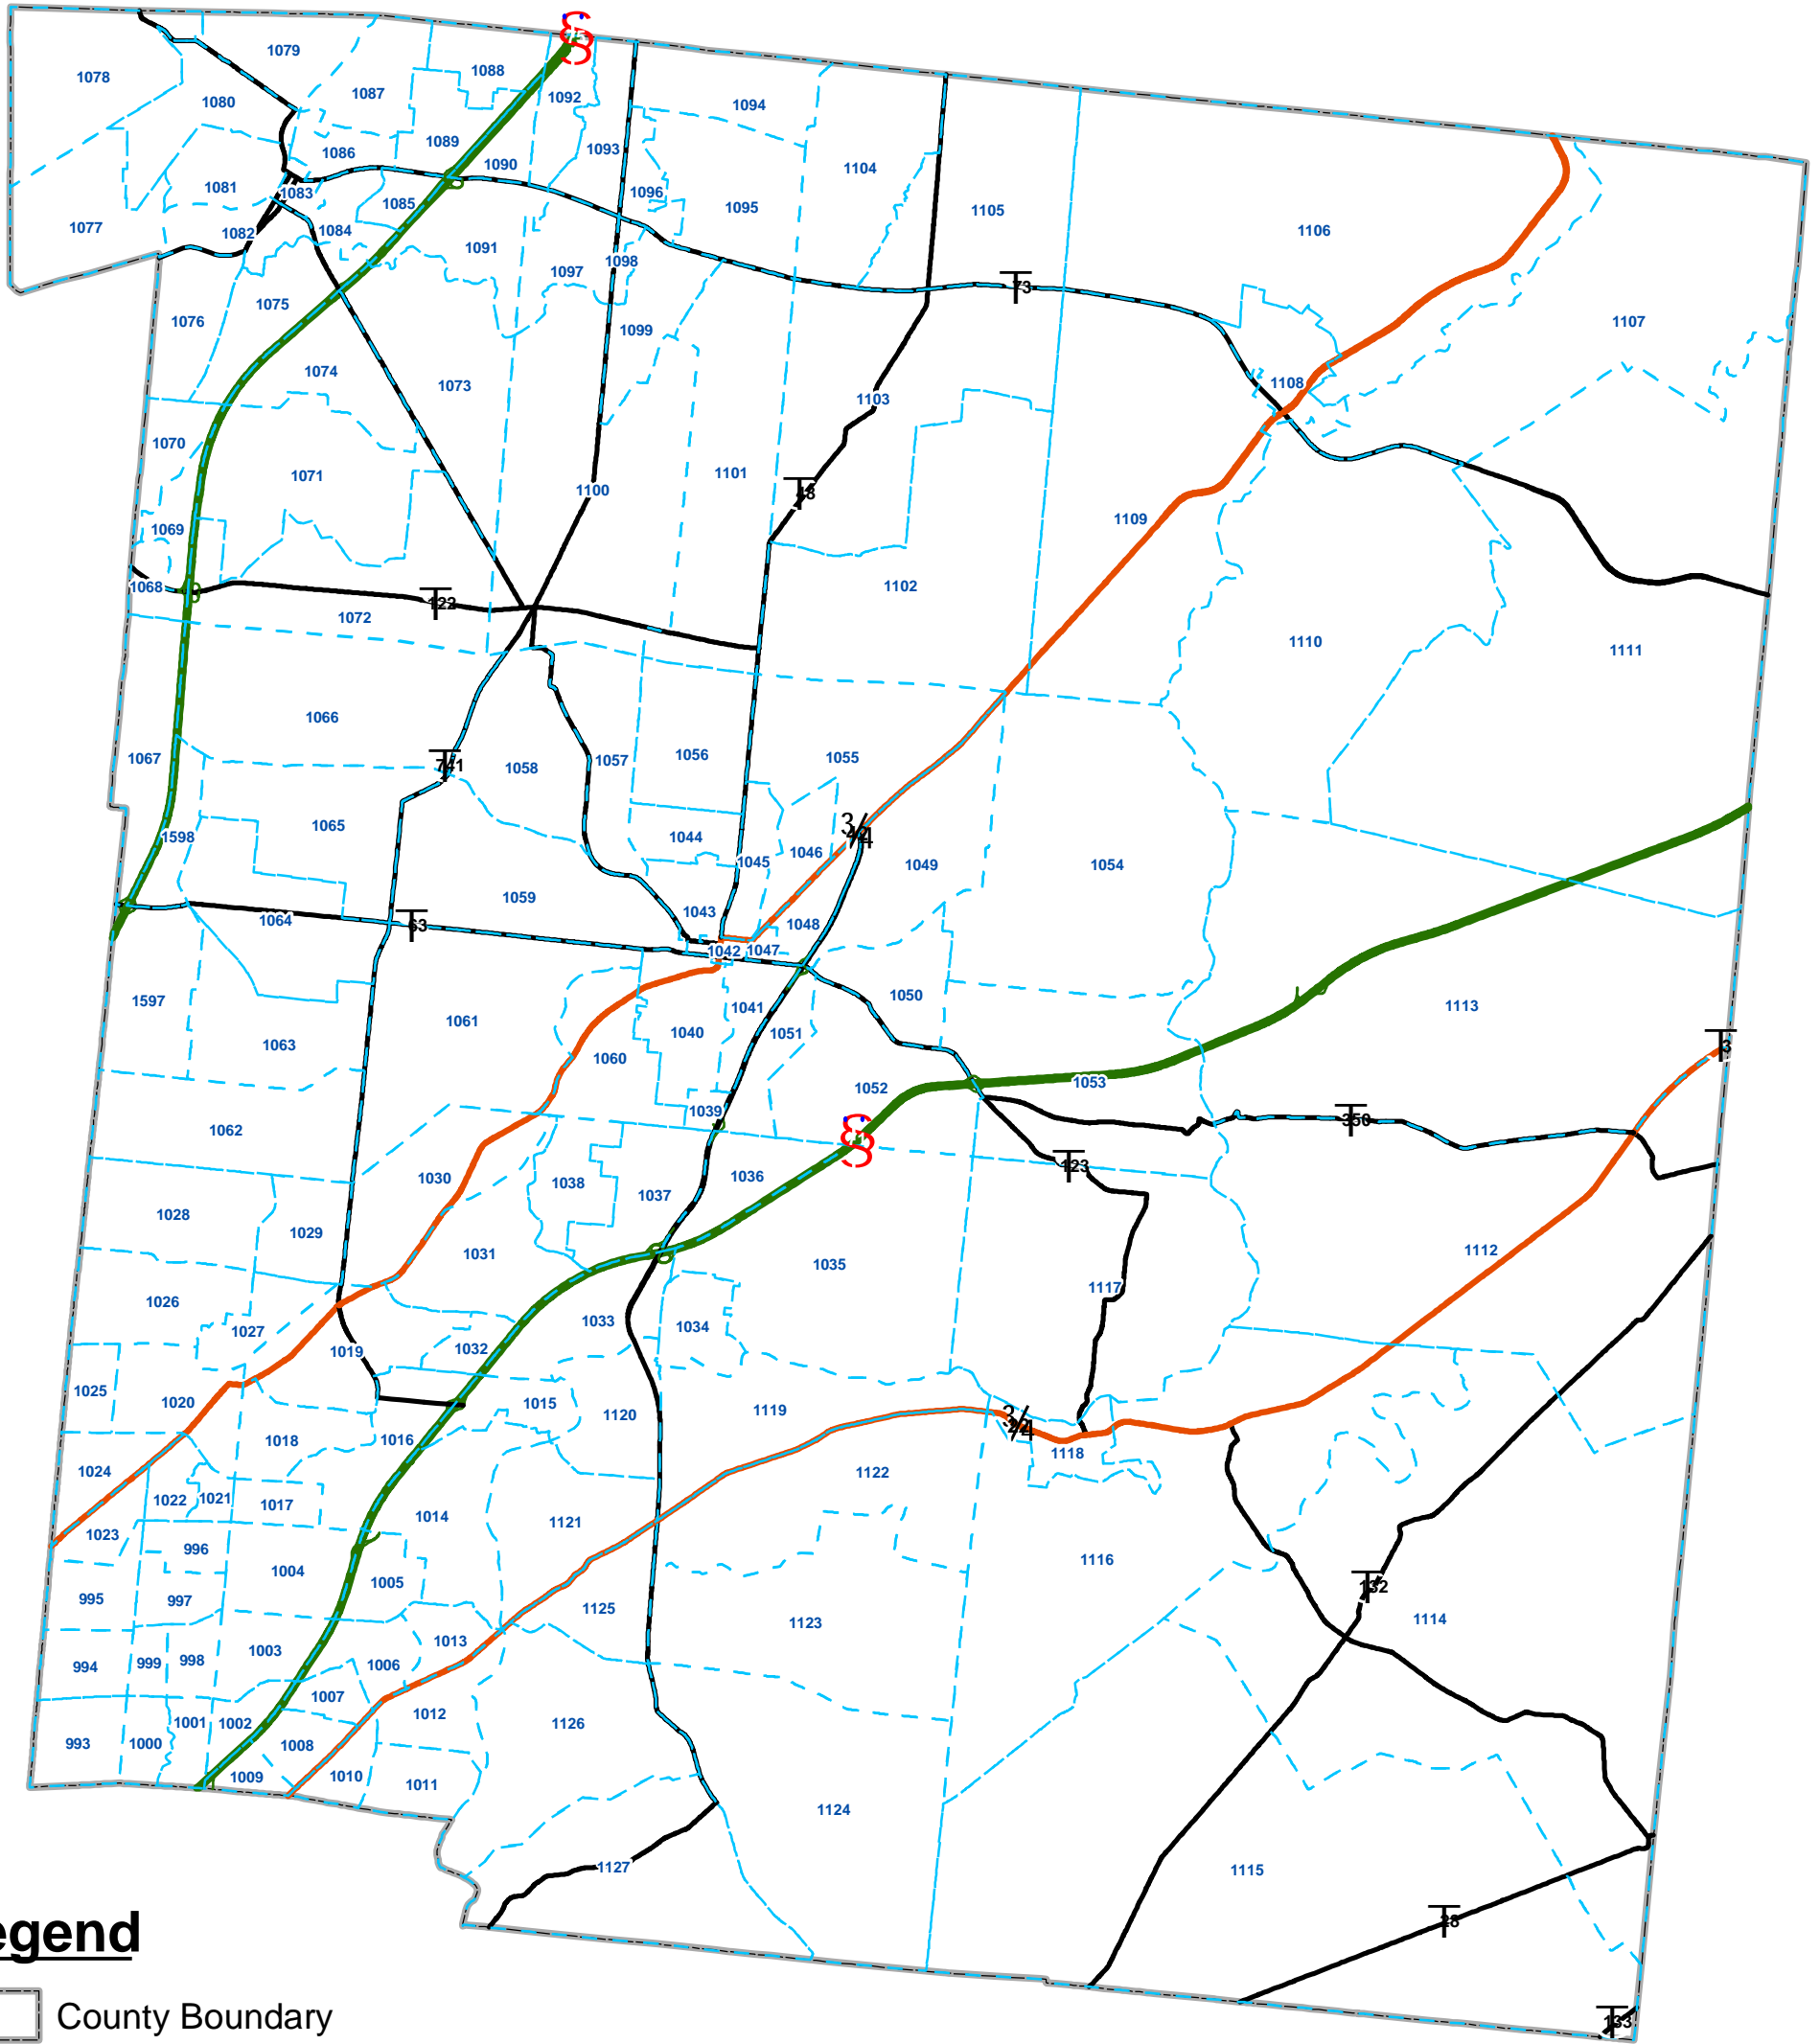

# Traffic Analysis Zones

Warren County, OH

## Legend

- County Boundary
- Traffic Analysis Zones

## Street Centerlines

- 1 Interstate
- 2 US Highway
- 3 State Route
- 7 Interstate Ramp
- 6 Ramp