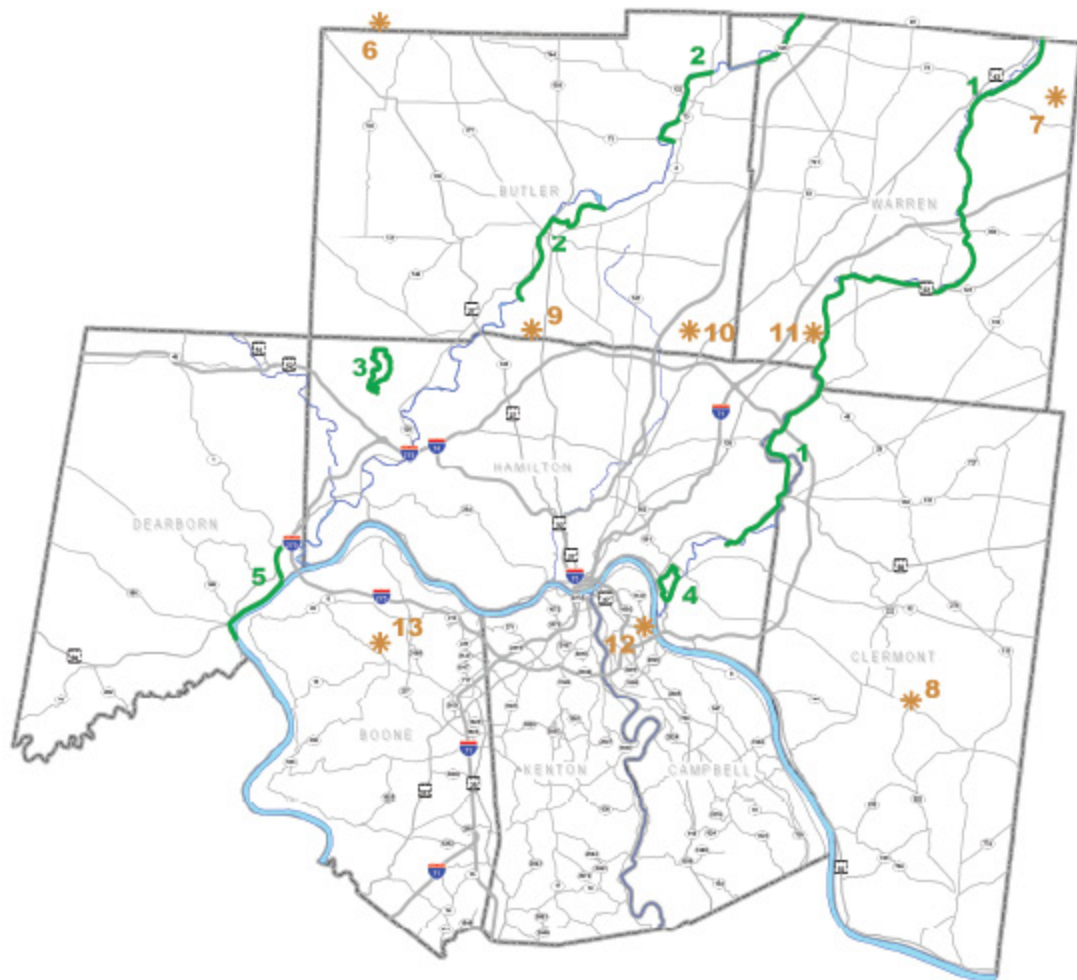

OKI Regional Council of Governments
 720 East Pete Rose Way, Suite 420
 Cincinnati, Ohio 45202-3576
 www.oki.org
 513-621-6300 513-621-9325 (fax)

Wanna Bike?

A guide to bicycling in Greater Cincinnati

SHARED USE PATHS

- 1 Little Miami Scenic Trail
- 2 The Great Miami Trail
- 3 Shaker Trace
- 4 Lunken Airport Bike Path
- 5 Dearborn Trail

MOUNTAIN BIKE TRAILS

- 6 Hueston Woods State Park
- 7 Caesars Creek State Park
- 8 East Fork Lake State Park
- 9 Harbin Park
- 10 Keehner Park
- 11 Landen Deerfield Park
- 12 Tower Park
- 13 England-Idlewild Park