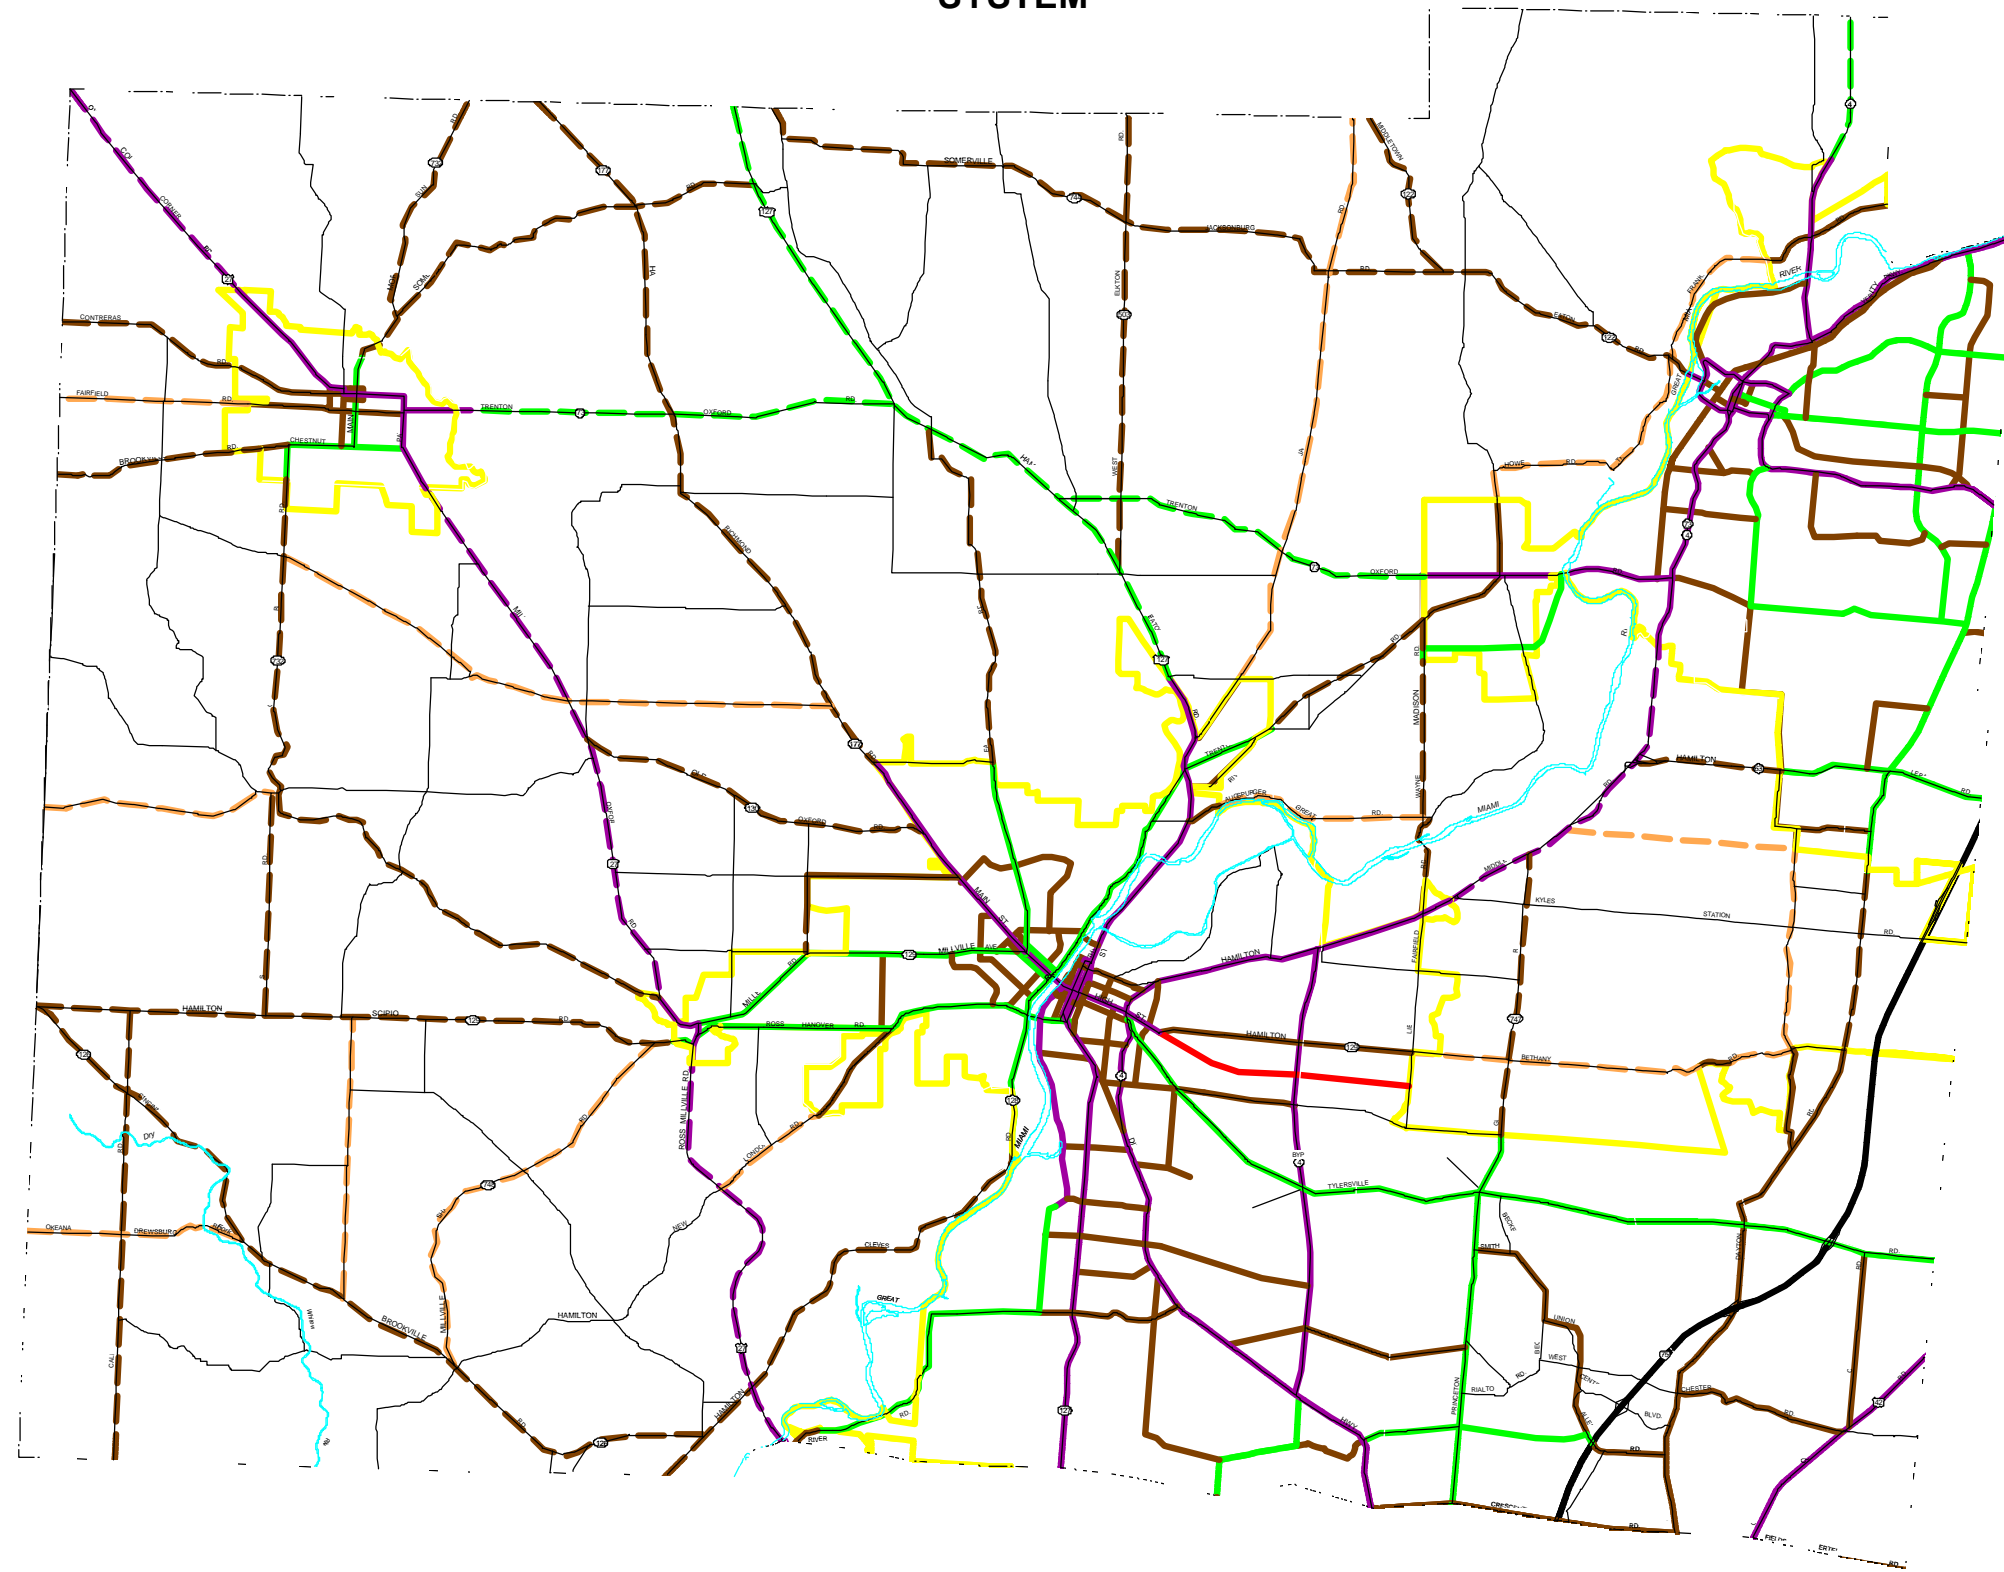

BUTLER COUNTY, OHIO FUNCTIONAL CLASSIFICATION SYSTEM

- FUNCTIONAL CLASSIFICATION**
- URBAN BOUNDARY
 - URBAN COLLECTOR
 - URBAN MINOR ARTERIAL
 - URBAN PRINCIPAL ARTERIAL
 - URBAN FREEWAY OR EXPRESSWAY
 - URBAN INTERSTATE
 - RURAL PRINCIPAL ARTERIAL
 - RURAL MINOR ARTERIAL
 - RURAL MINOR COLLECTOR
 - RURAL MAJOR COLLECTOR