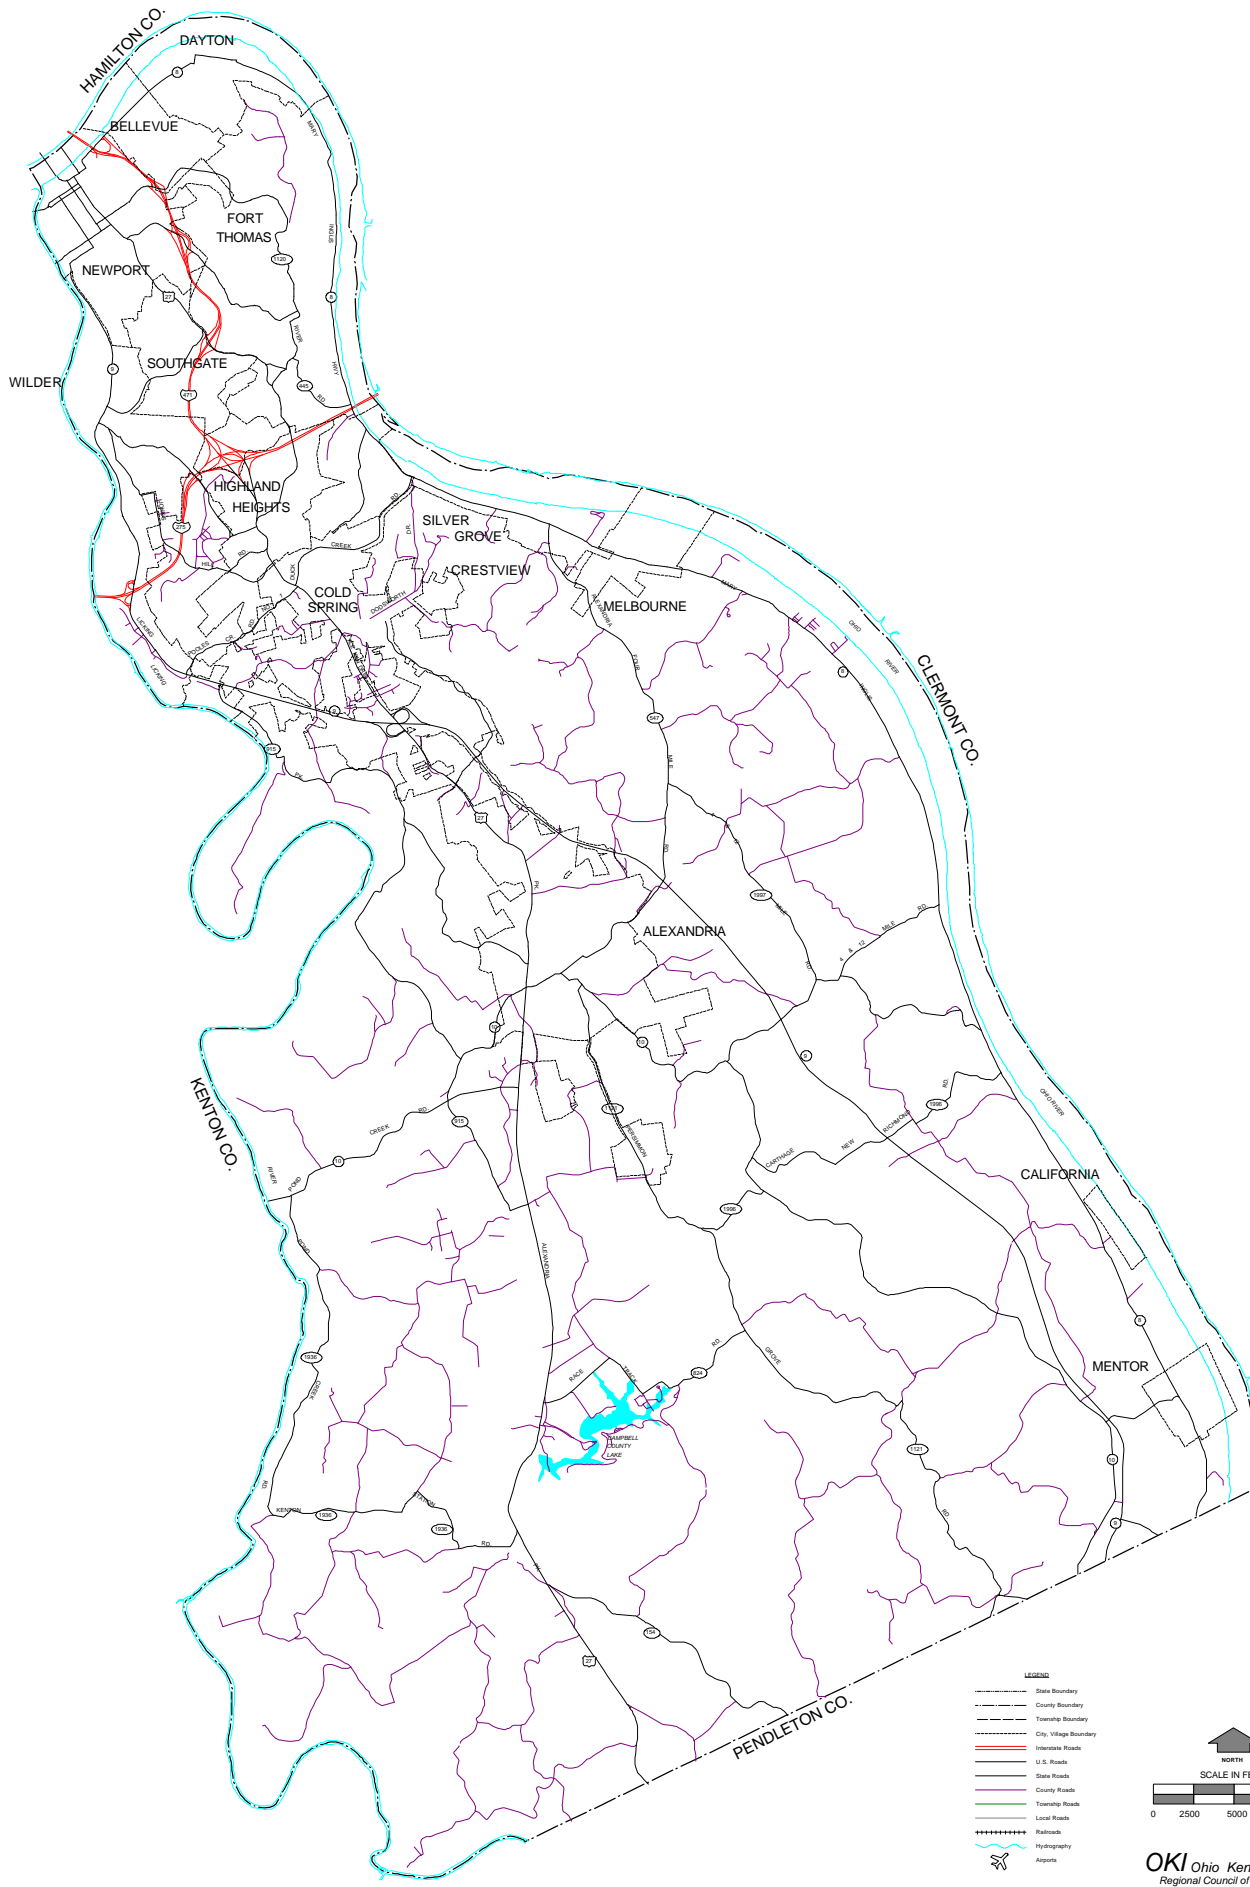

CAMPBELL COUNTY, KENTUCKY MAJOR ROAD MAP

CAMPBELL COUNTY, KENTUCKY

M.M. 8-1-98

OKI Ohio Kentucky Indiana
Regional Council of Governments
801-B West Eighth Street - Suite 400
Cincinnati, Ohio 45203-1607

cam01032.wor