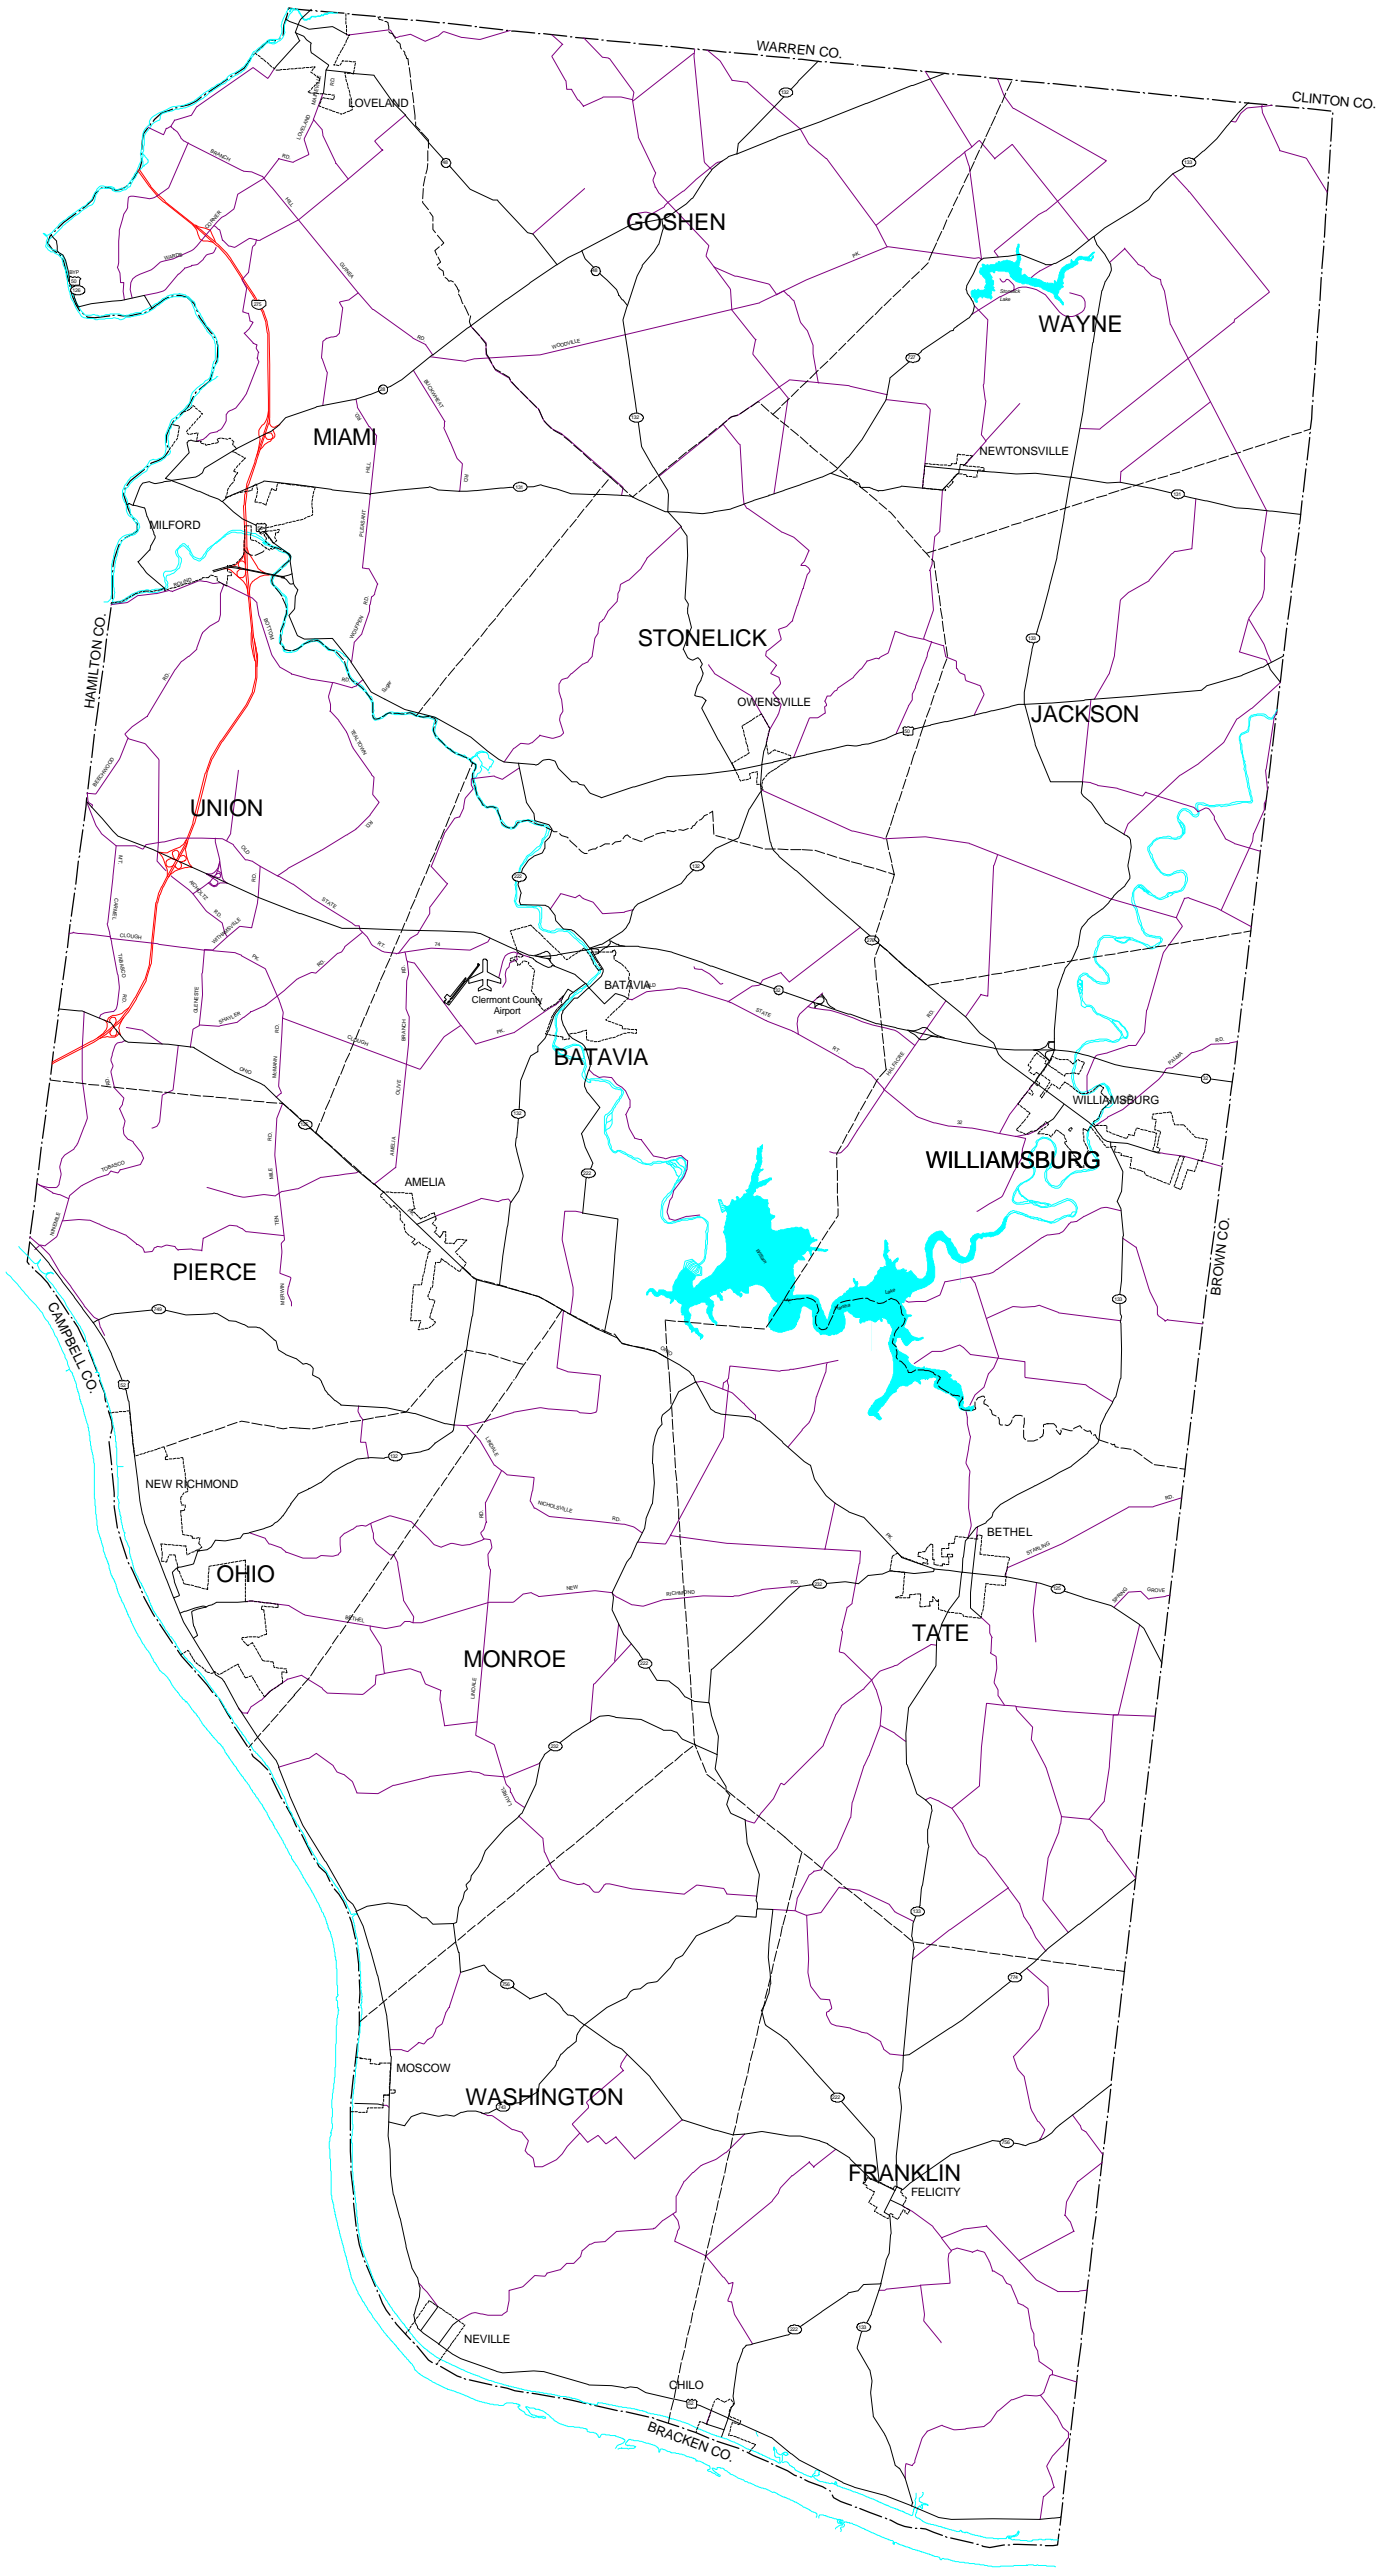

CLERMONT COUNTY, OHIO MAJOR ROAD MAP

CLERMONT COUNTY, OHIO

MM 8-5-96

clm1032.wpd