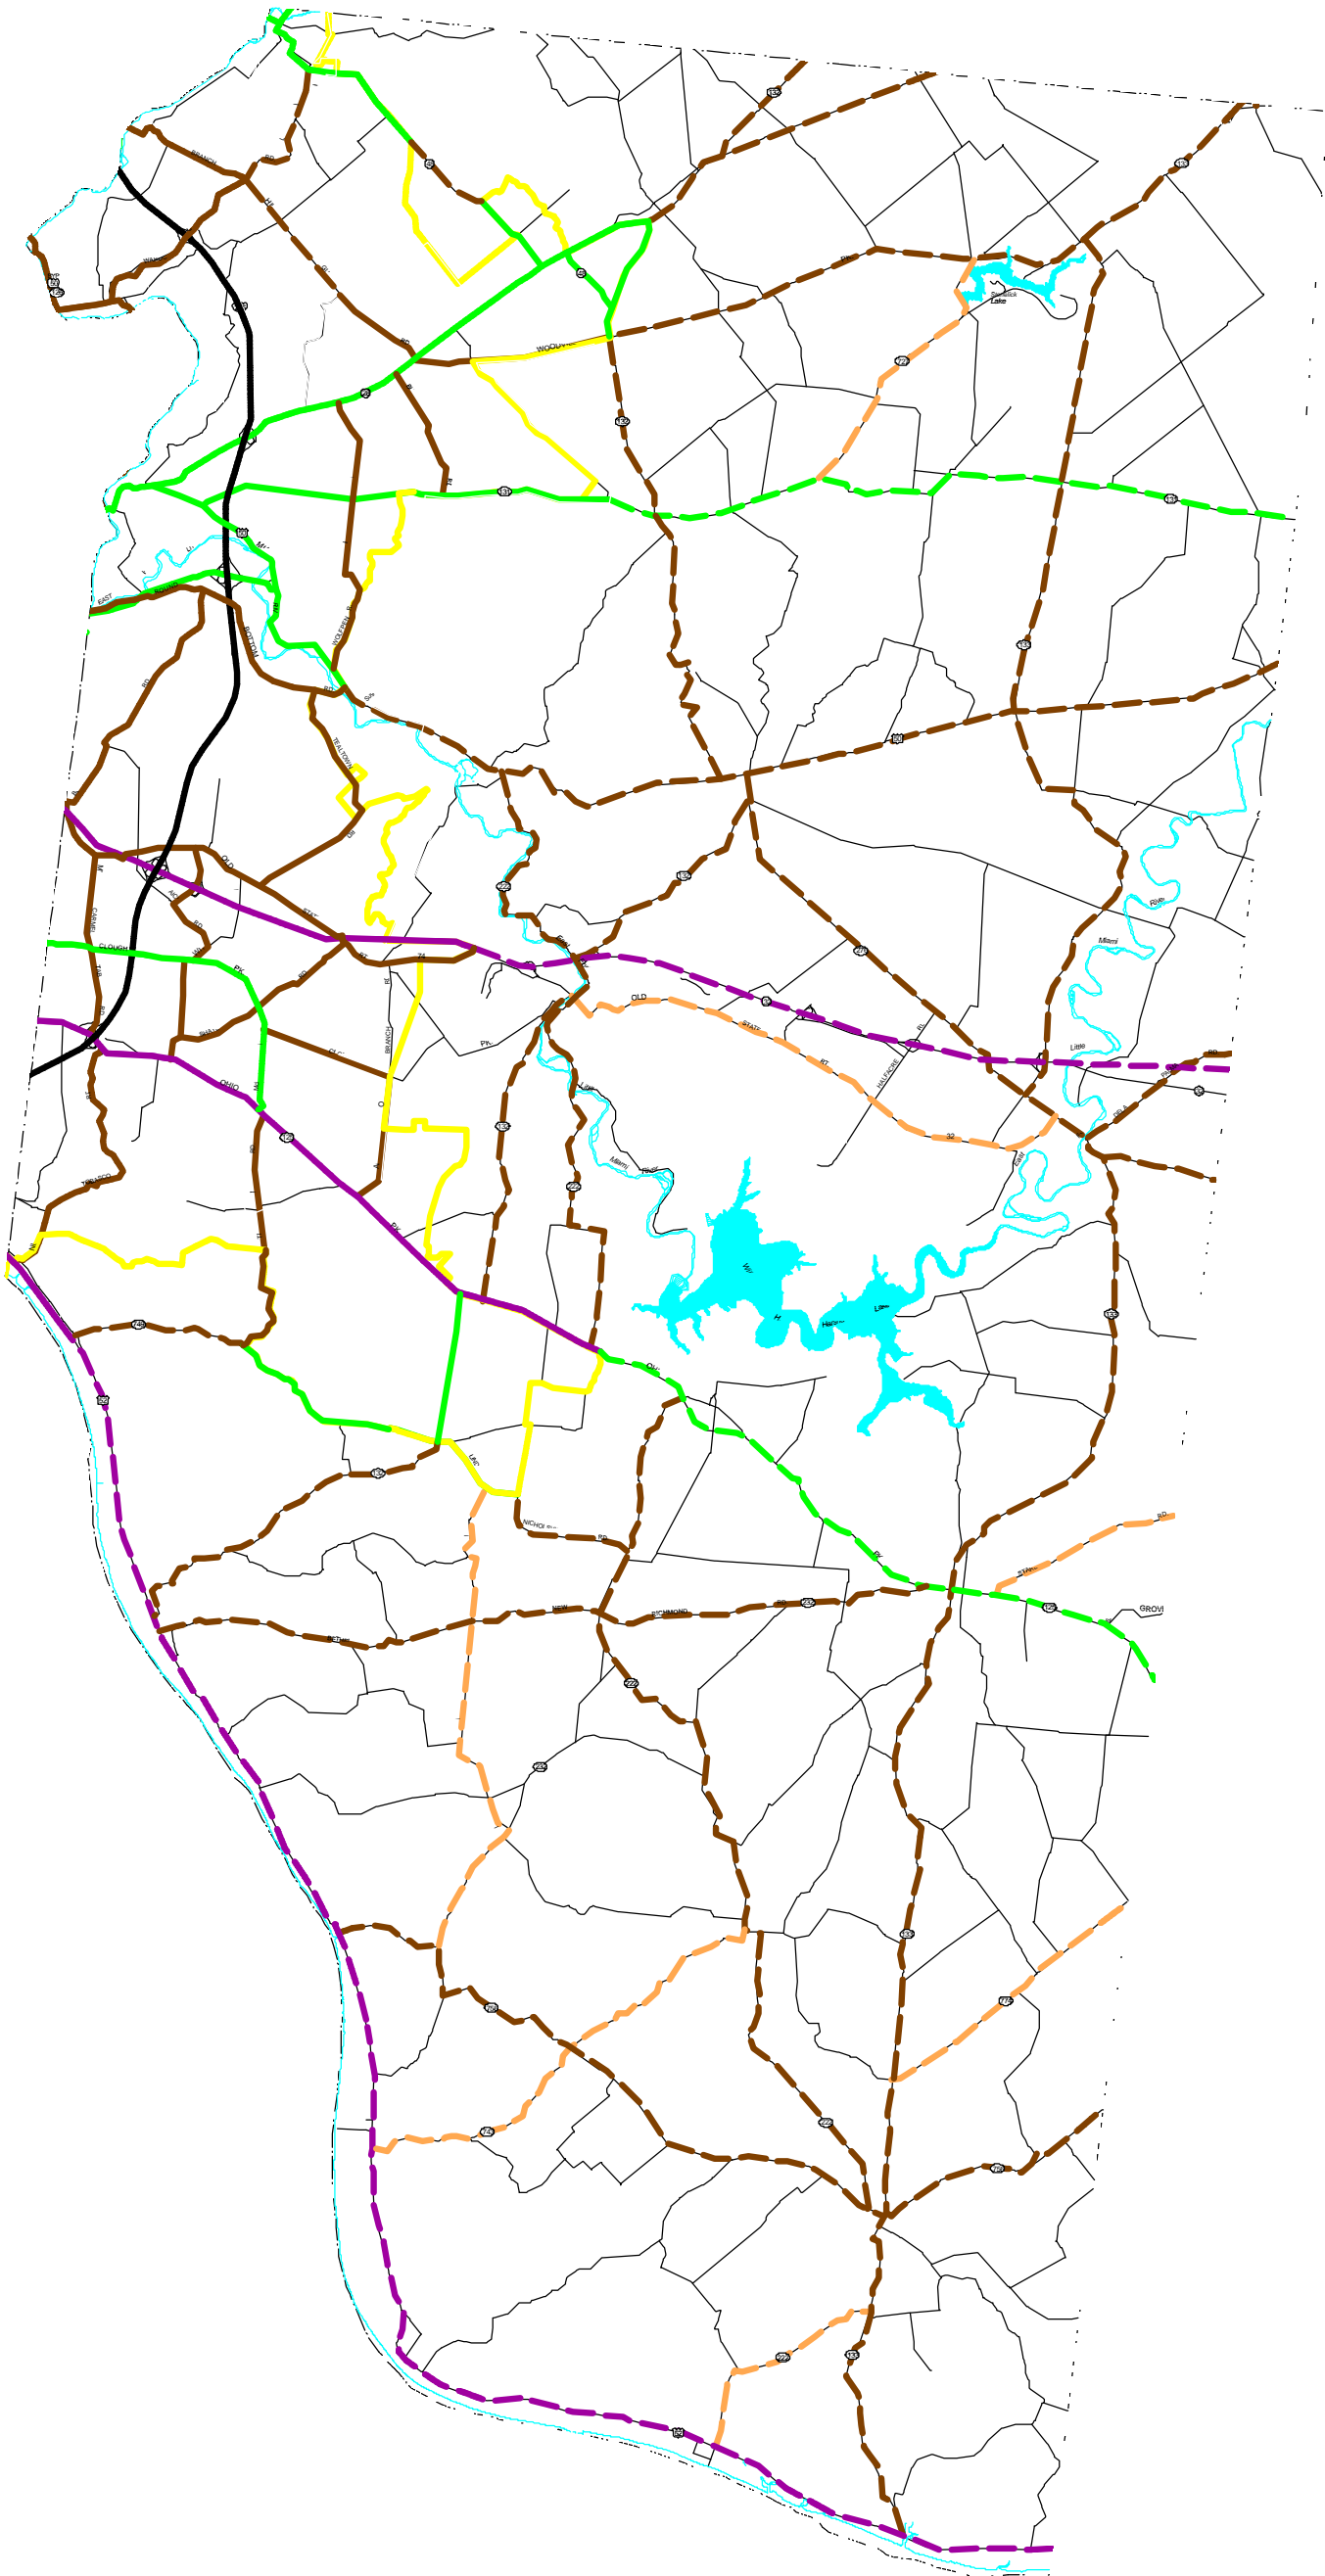

# CLERMONT COUNTY, OHIO FUNCTIONAL CLASSIFICATION SYSTEM

- FUNCTIONAL CLASSIFICATION**
- URBAN BOUNDARY
  - URBAN COLLECTOR
  - URBAN MINOR ARTERIAL
  - URBAN PRINCIPAL ARTERIAL
  - URBAN FREEWAY OR EXPRESSWAY
  - URBAN INTERSTATE
  - RURAL PRINCIPAL ARTERIAL
  - RURAL MINOR ARTERIAL
  - RURAL MINOR COLLECTOR
  - RURAL MAJOR COLLECTOR