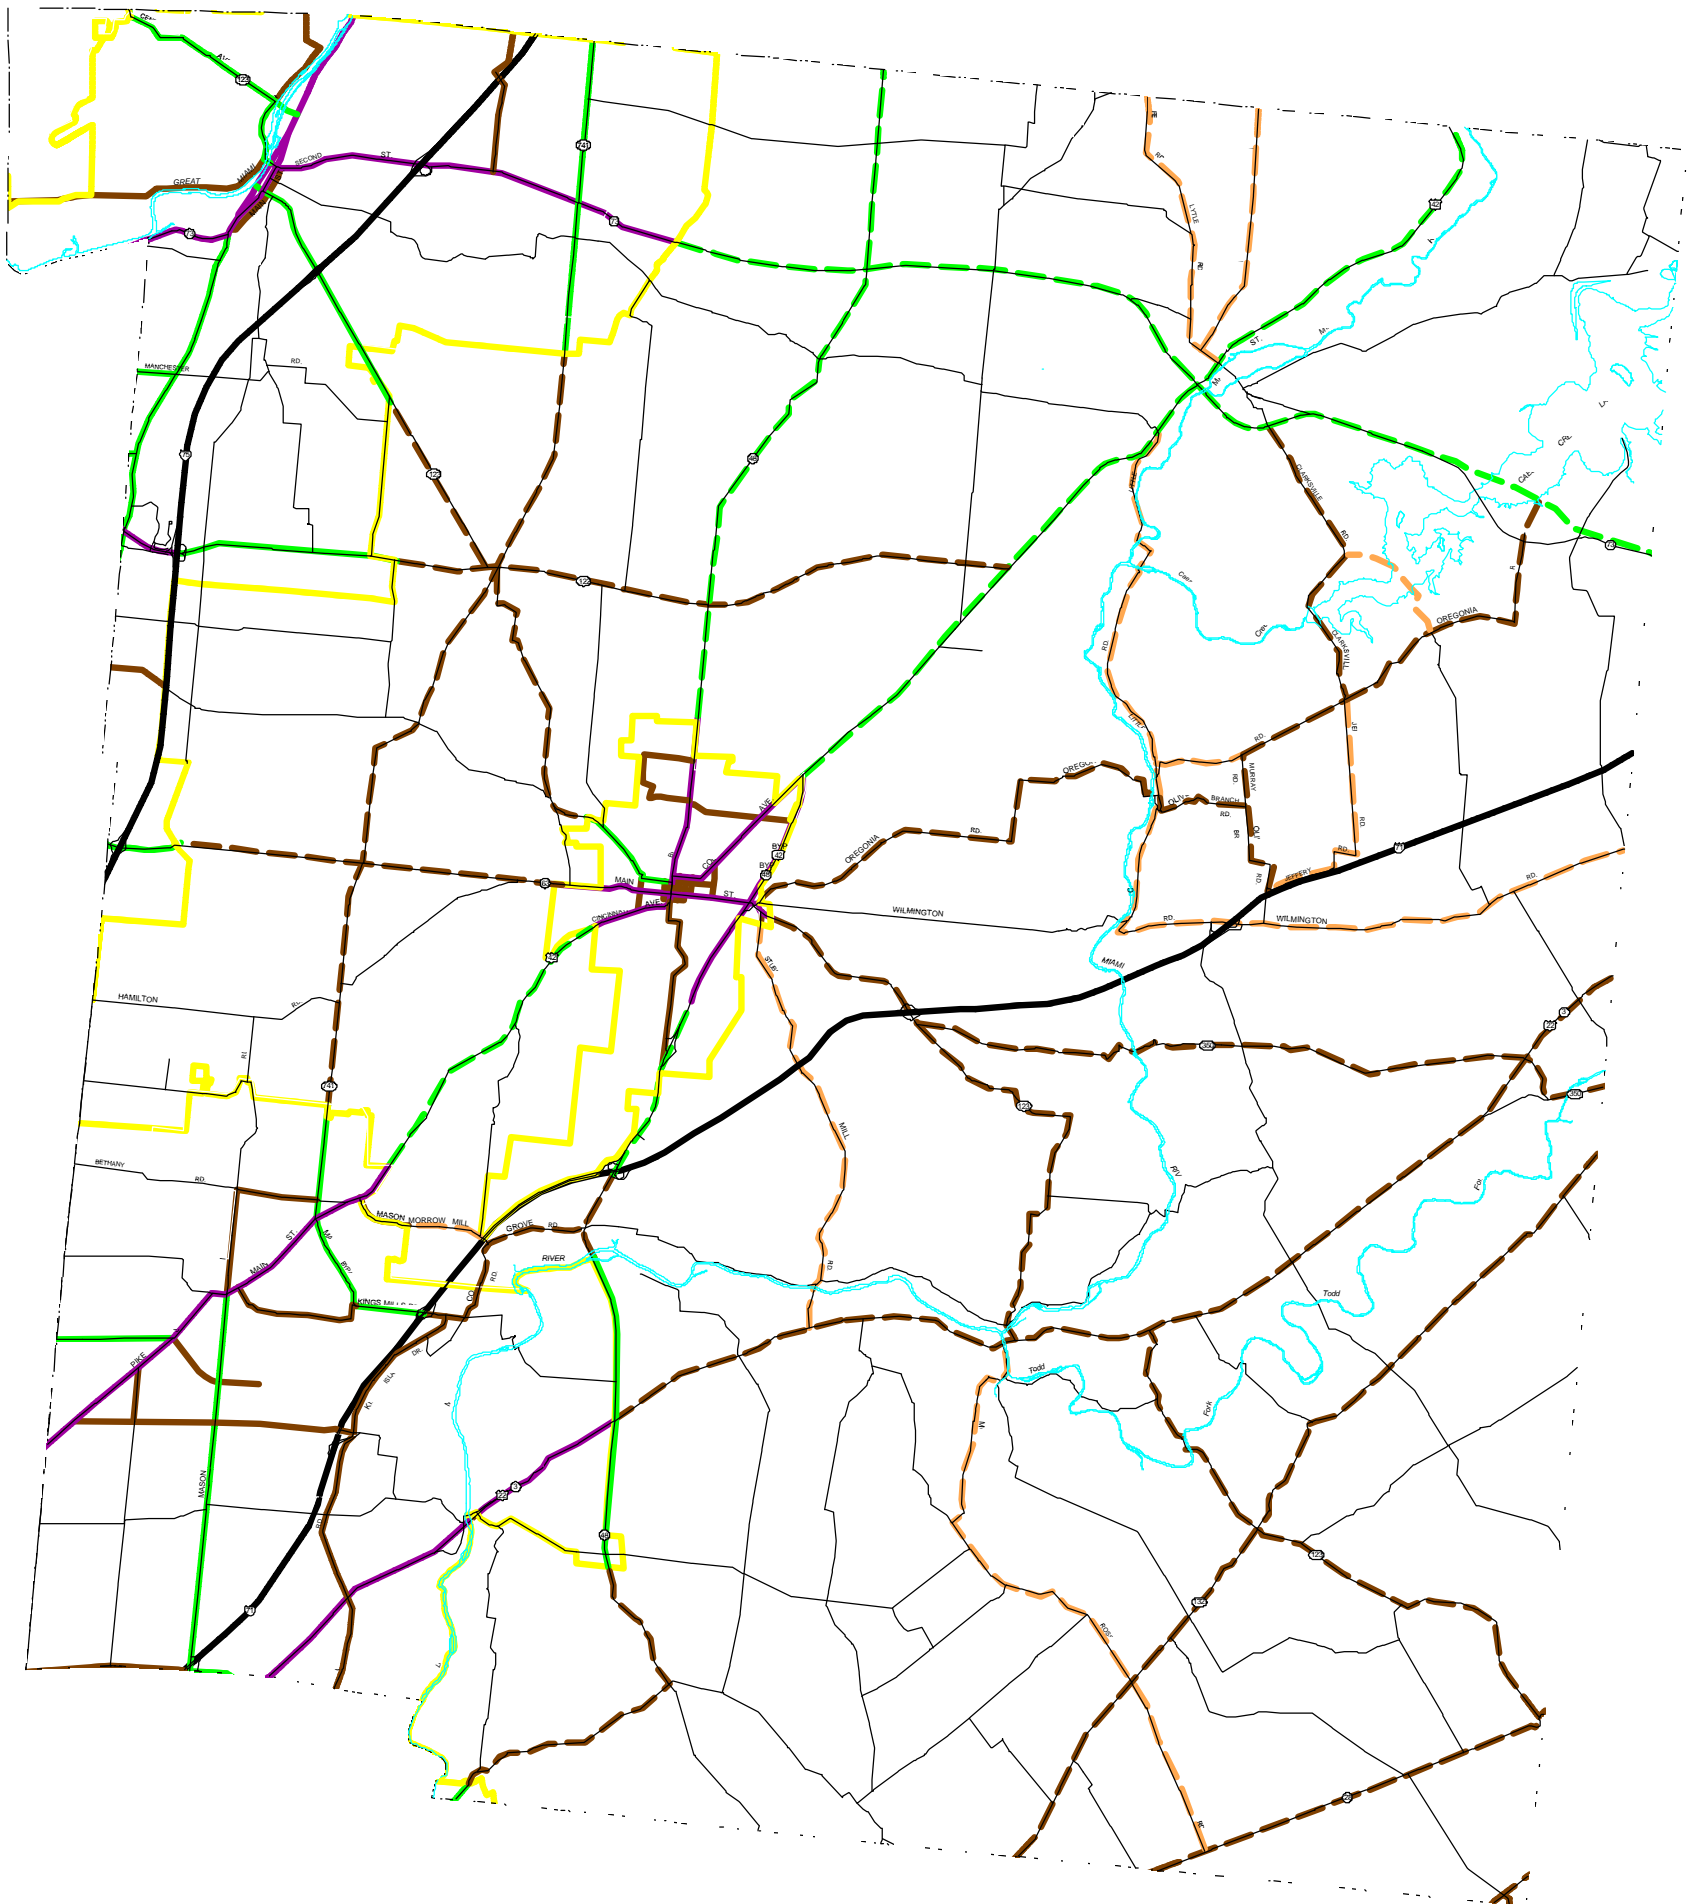

WARREN COUNTY, OHIO FUNCTIONAL CLASSIFICATION SYSTEM

FUNCTIONAL CLASSIFICATION	
—	URBAN BOUNDARY
—	URBAN COLLECTOR
—	URBAN MINOR ARTERIAL
—	URBAN PRINCIPAL ARTERIAL
—	URBAN FREEWAY OR EXPRESSWAY
—	URBAN INTERSTATE
—	RURAL PRINCIPAL ARTERIAL
—	RURAL MINOR ARTERIAL
—	RURAL MINOR COLLECTOR
—	RURAL MAJOR COLLECTOR